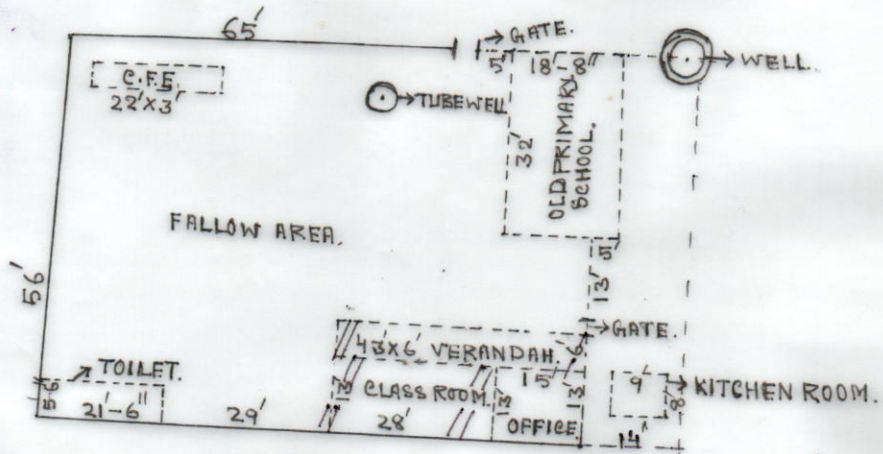

MOUZA - BHONRA, J.L. NO - 87.

P.S. - SADAI PUR.

PLOT NO. - 243.

D.T. - BIRBHUM.

SCALE - 1" = 33'

SCHEDULE	
SCHOOL NAME -	BHONRA ADIBASI PRIMARY SCHOOL
DISC CODE NO -	19081009701
CIRCLE -	DUBRAJPUR.
BLOCK -	DUBRAJPUR.
PANCHAYET -	PARULIA
MOUZA -	BHONRA
J.L. NO. -	87.
PLOT NO -	243
KHATIAN NO -	90.
AREA OF LAND -	5663 SFT OR 13 DECIMAL
USEABLE AREA -	1748 SFT OR 04 DECIMAL
FALLOW AREA -	3915 SFT OR 09 DECIMAL