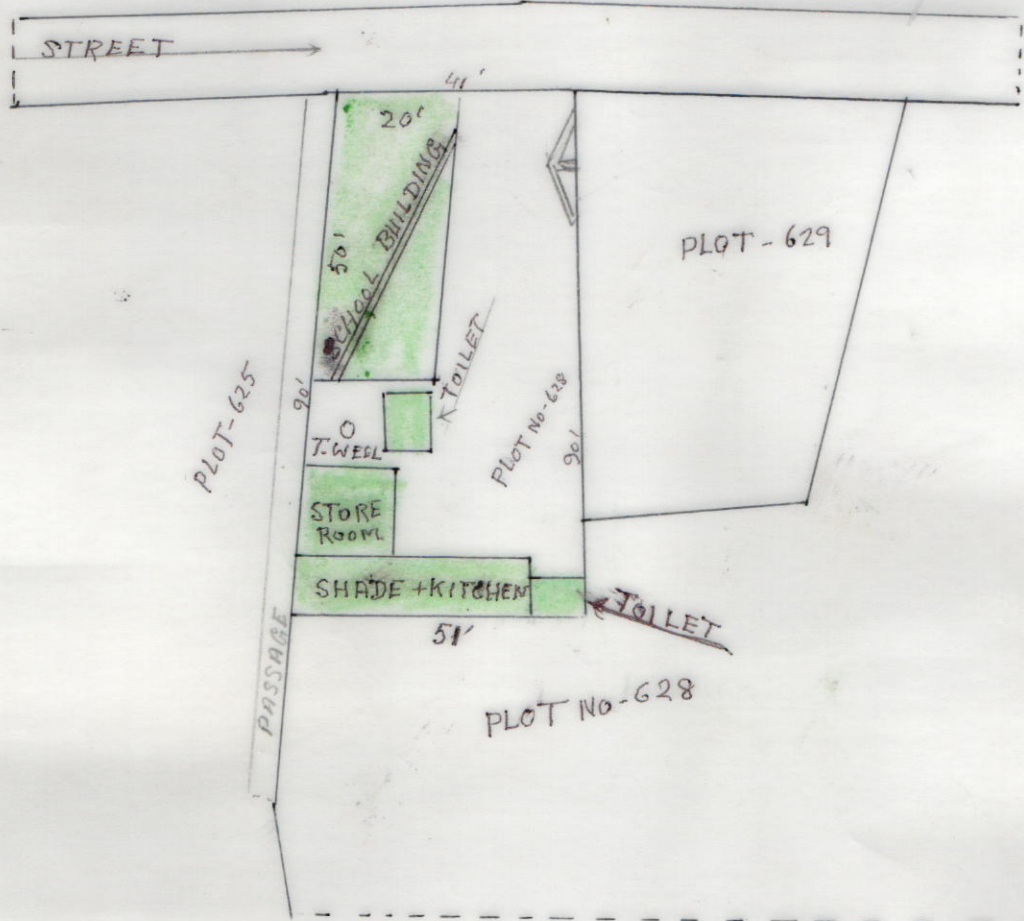

MOUZA - BISAL PUR - J.L. NO - 180
 P.S. - SADAI PUR, DIST. BIRBHUM.
 SCALE - 1" = 33'

SCHEDULE	
SCHOOL NAME -	BISAL PUR PRY SCHOOL
DISE CODE -	19081010801
CIRCLE -	DUBRAJ PUR
BLOCK -	DUBRAJ PUR
PANCHAYAT -	CHIN PAI
MOUZA -	BISAL PUR
J.L. No -	180; PLOT No - 628
KHATIAN No -	420
AREA OF SCHOOL LAND PORTION -	4140' S.F.T
	= 0.9504 HECRE
USEABLE AREA -	1763' S.F.T
FALLOW AREA -	2377' S.F.T.

MODEL
 SAMPLE MAP

SR G. S. Ghoshal, 23/5/15

SEAL & SIG. OF H.T

Head Teacher
 Bisalpur Pry. School
 Sadai Pur, Birbhum

Surveyor
 Komarpur, Birbhum
 SI. No. - X 9498
 Mob. - 9732136742