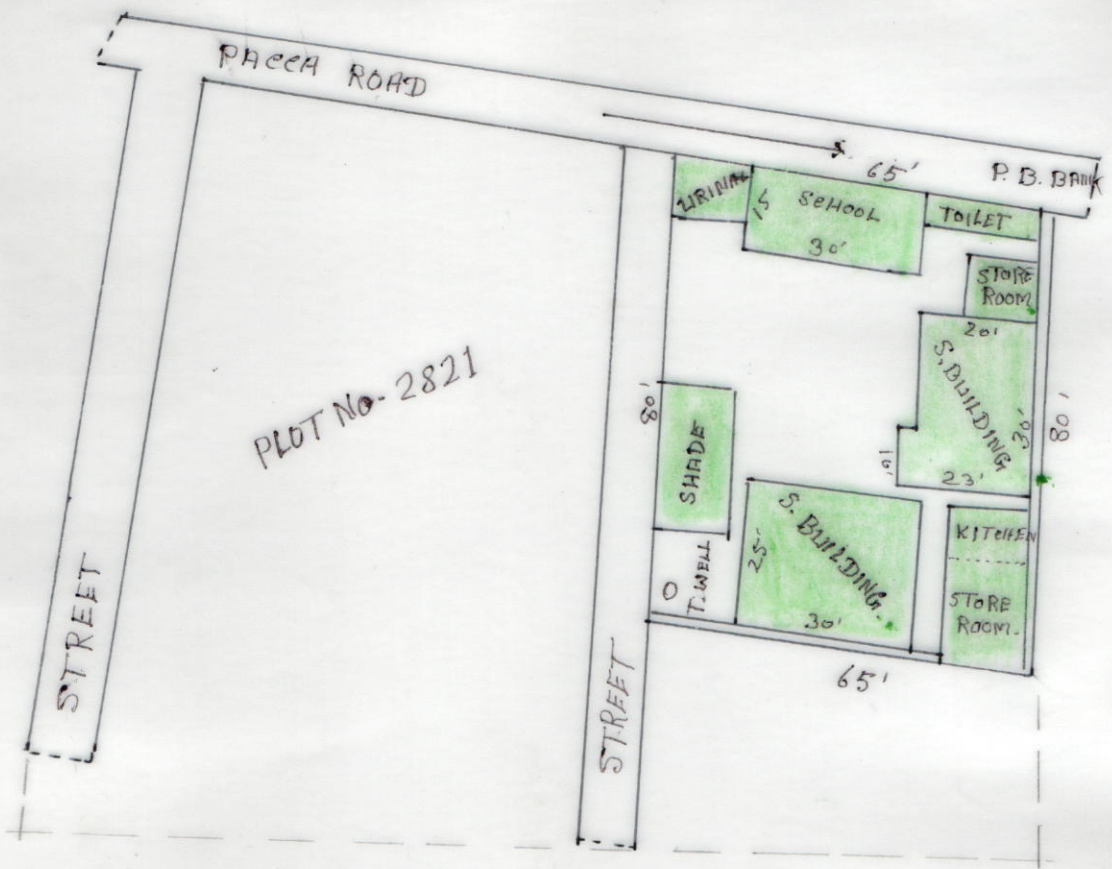

MOUZA - CHIN PAI. J.L. No - 90
 P.S. - SADAI PUR, DIST. BIRBHUM
 SCALE - 1" = 33'

SCHEDULE	
SCHOOL NAME :-	CHIN PAI PRY - NO - 2
DISE CODE :-	19081010102
CIRCLE :-	DUBRAJ
BLOCK :-	DUBRAJ
PANCHAYAT :-	CHIN PAI
MOUZA :-	CHIN PAI
J.L. No. :-	90
PLOT No :-	2821
KHATA No :-	1
AREA OF SCHOOL LAND PORTION :-	5200' SFT
	= 0.1193 ACRE
USEABLE AREA :-	3155' S.FT
FALLOW AREA :-	2045' S.FT

MODEL
 SAMPLE MAP

Partha Sarathi Datta 2515115
 SEAL & SIG. OF H.T

HEAD TEACHER
 CHINPAI 2NO PRY. SCHOOL
 CHINPAI, BIRBHUM

Survevor
 Komalpur, Birbhumi
 SSI No. 9498
 Mob. - 9732136742