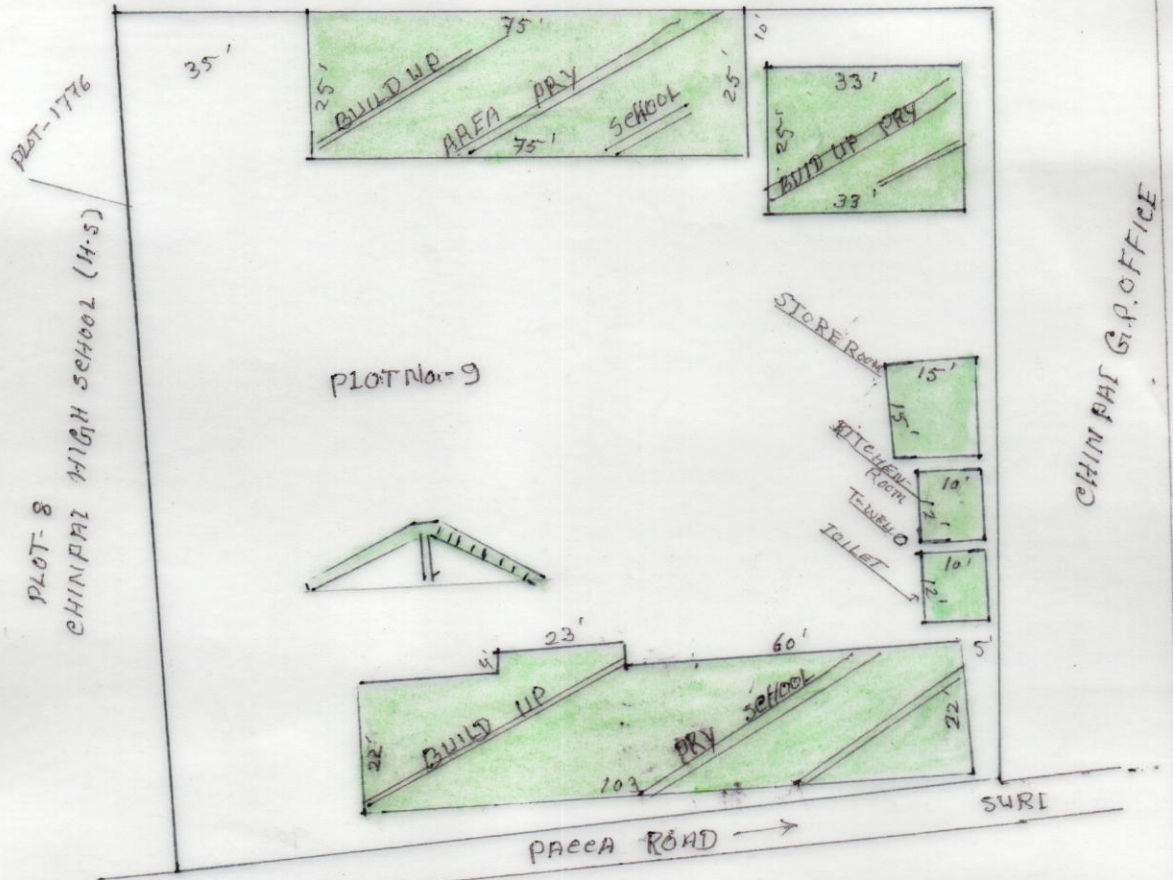

MOUZA :- NARAYAN PUR - J.L. NO - 91
P.S. :- SADAI PUR ; DIST. :- BIRBHUM.
SCALE :- 1" = 33'

14

PLOT-1888

SCHEDULE

SCHOOL NAME :-	CHINPAI PRY SCHOOL
DISE CODE :-	19081010401
CIRCLE :-	DUBRAJ PUR
PANCHAYAT :-	CHIN PAI
MOUZA :-	NARAYAN PUR
J.L. NO :-	91
PLOT NO :-	9
KHATAIN NO :-	724
AREA OF LAND :-	19575' S.F.T = 0.4493 ACRE
USEABLE AREA :-	5058' S.F.T. PRY
FALLOW AREA :-	14017' S.F.T. PRY

MODEL
SAMPLE MAP

chandra saha
18.05.15
SEAL & SIGN. OF CHINPAI PRY SCHOOL
CHINPAI PRIMARY SCHOOL
Chinpaal, Birbhum

Amrita R.
Surveyor 18/5/15
SI Birbhum
Sl. No.-X 9498
Mob: 9732136742