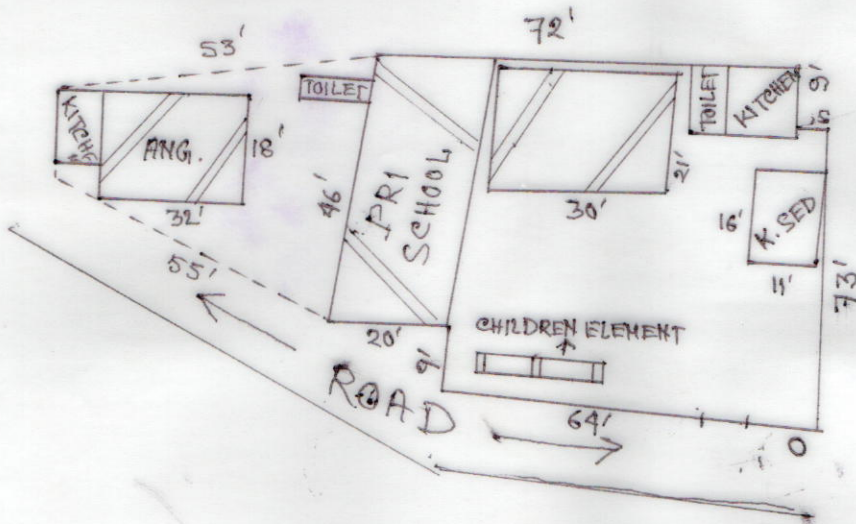

P.S. :- DUBRAJPUR DIST :- BIRBHUM

SCALE :- 33'0" = 1"

SCHEDULE	
SCHOOL NAME :-	DEDAHHA PRI (D-75)
DISE CODE :-	1003007
CIRCLE :-	DUBRAJPUR
PANCHAYAT :-	GOHALIARA
MOUZA :-	DEDAHHA
PLOT NO :-	421
KHATIAN :-	
AREA OF LAND :-	7017 SFT
USABLE AREA :-	2610 SFT
FALLOW AREA :-	3832 SFT
AREA OF ANG. :-	564 SFT