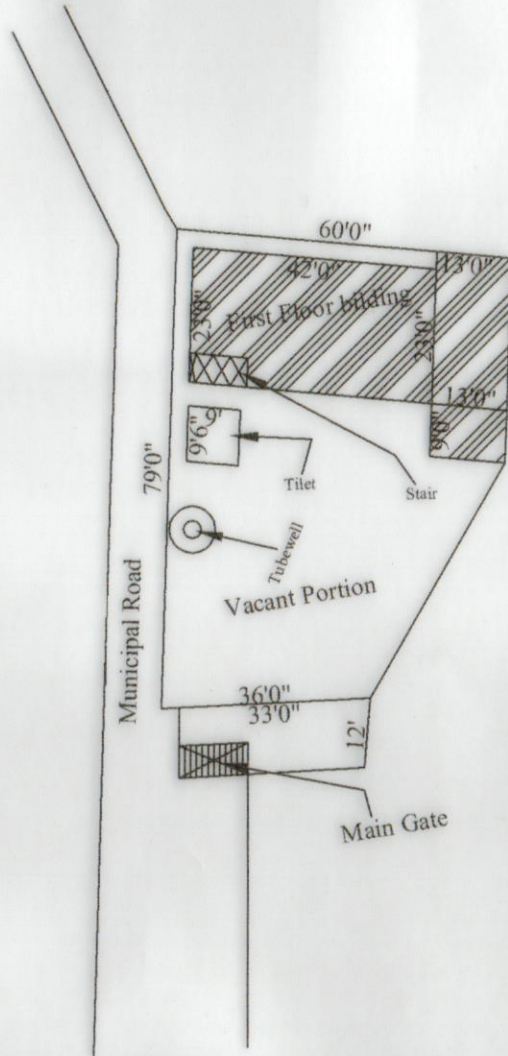

84

MOUZA :- ISLAMPUR, JL NO :- 140.
P.S :- DUBRAJPUR, DIST :- BIRBHUM.
PLOT NO :- 1446

-:SCHEDULE :-
SCHOOL NAME :-DUBRAJPUR 10 NO WARD PRYMARY SCHOOL.
DISE CODE :- 19082301001,CIRCLE :- DUBRAJPUR.
BLOCK & P.S & P.O :- DUBRAJPUR,
MOUZA :- ISLAMPUR,JL NO :- 140, PLOT NO :- 1446
AREA OF LAND :-4350 SFT= 10 DECIMAL.
BILDING USABLE AREA :- 1500 SFT & VACNAT AREA :- 2850 SFT.