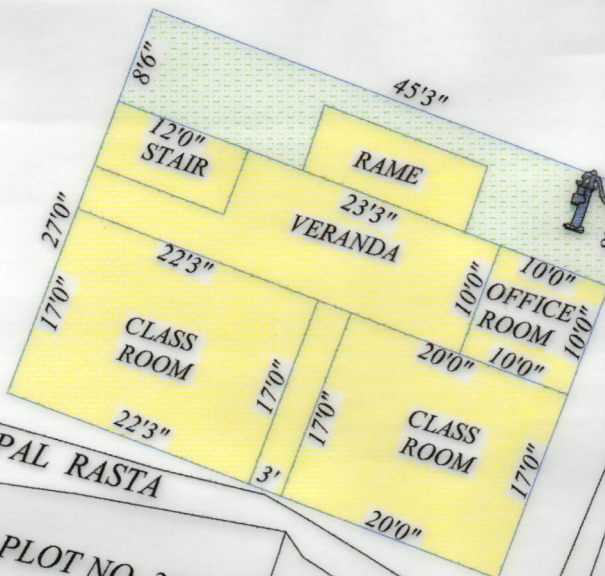

SKETCH MAP OF DUBRAJPUR 5 NO WARD PRIMARY SCHOOL OF  
 MOUZA:- DUBRAJPUR. JL. NO\_137. PS:-DUBRAJ PUR. DIST:- BIRBHUM.

SCALE:- 1" = 16'6"

MUNICIPAL RASTA

LR. PLOT NO\_3684

LR. PLOT NO\_3681

MUNICIPAL RASTA

LR. PLOT NO\_3650

LR. PLOT NO\_3677

LR. PLOT NO\_3679

SCHOOL NAME	DUBRAJPUR 5 NO WARD PRIMARY SCHOOL
DISE CODE	19082300501
CIRCLE	DUBRAJPUR.
BLOCK	DUBRAJPUR.
MUNICIPALITY	DUBRAJPUR.
MOUZA	DUBRAJPUR.
J. L. NO -	137.
PLOT NO -	LR. 3684
KHATIAN NO -	
AREA OF LAND	4 DECIMAL
USABLE AREA	4 DECIMAL