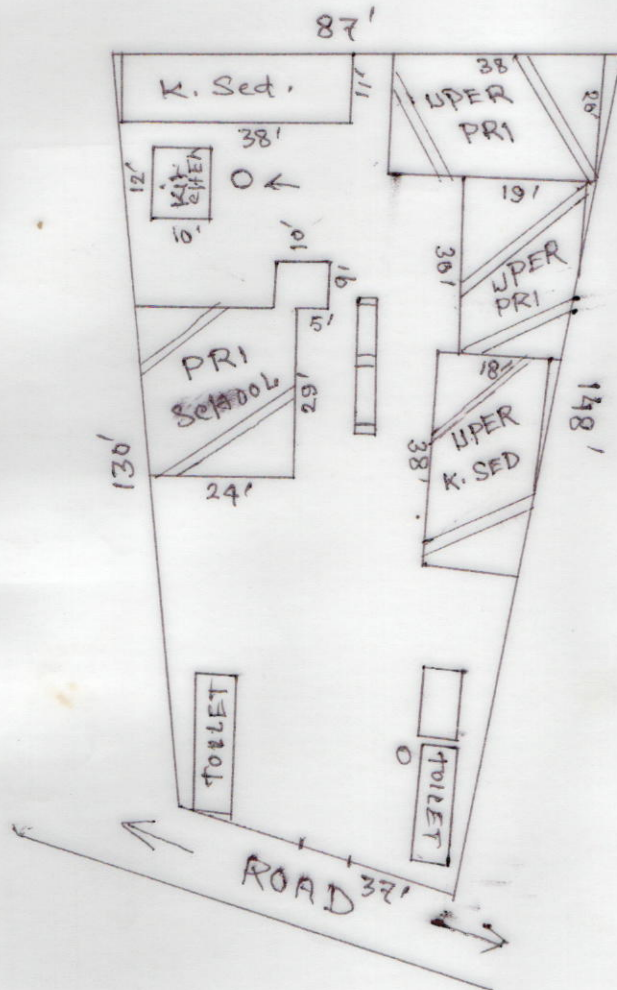

MOUZA - GADADHAR PUR . J.L.NO: - 41

59

P.S. :- DUBRAJPUR ; DIST :- BIRBHUM

SCALE :- 33'0" = 1"

SCHOOL NAME -	GADADHAR PUR PRI
DISE CODE -	
CIRCLE -	
PANCHAYAT -	GOHALIARA
MOUZA -	GADADHAR PUR
PLOT NO -	341
KHATIAN -	
AREA OF LAND -	8618 SFT = 0.19784 AC
USABLE AREA -	37304 SFT
FALLOW AREA -	4314 SFT
AREA OS ANG -	
AREA OS UPPER PRI -	2200 SFT