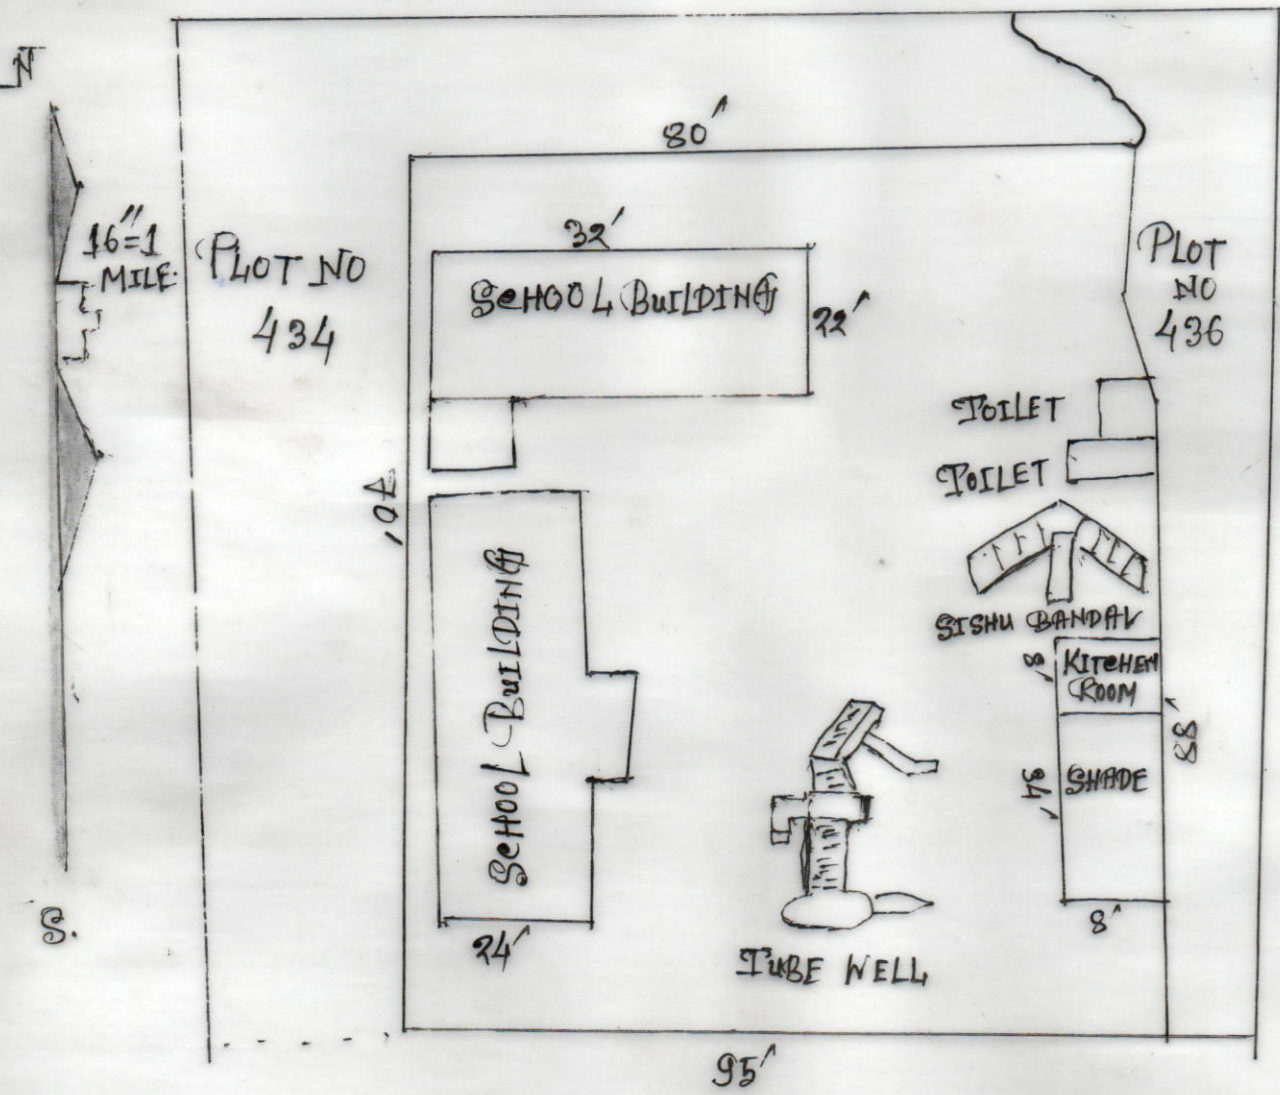

GHAT GOPALPUR PRIMARY SCHOOL
 MOUJA- GHATGOPALPUR. T.L. NO- 31
 P.S. DUBRAJPUR. DISTRICT- BIRBHUM
 KHATAIN NO 389. PLOT NO- 435. TOTAL AREA 16 DESIMOL

$$L = \frac{80' + 90' + 95'}{3}$$

$$B = \frac{70' + 80' + 88'}{3}$$

$$L \times B = 6952 \text{ Sqft}$$

$$= 16 \text{ Desimol.}$$

SCHOOL NAME:- GHATGOPALPUR PRIMARY SCHOOL.
 DISE CODE:- 19081007901.
 circle :- DUBRAJPUR.
 Block :- DUBRAJPUR.
 PANCHAYAT:- LAKSHMINARAYANPUR.
 AREA OF LAND:- 6952 Sqft.
 USABLE AREA:- 3036 Sqft.
 FOLLOW AREA:- 3916 Sqft.