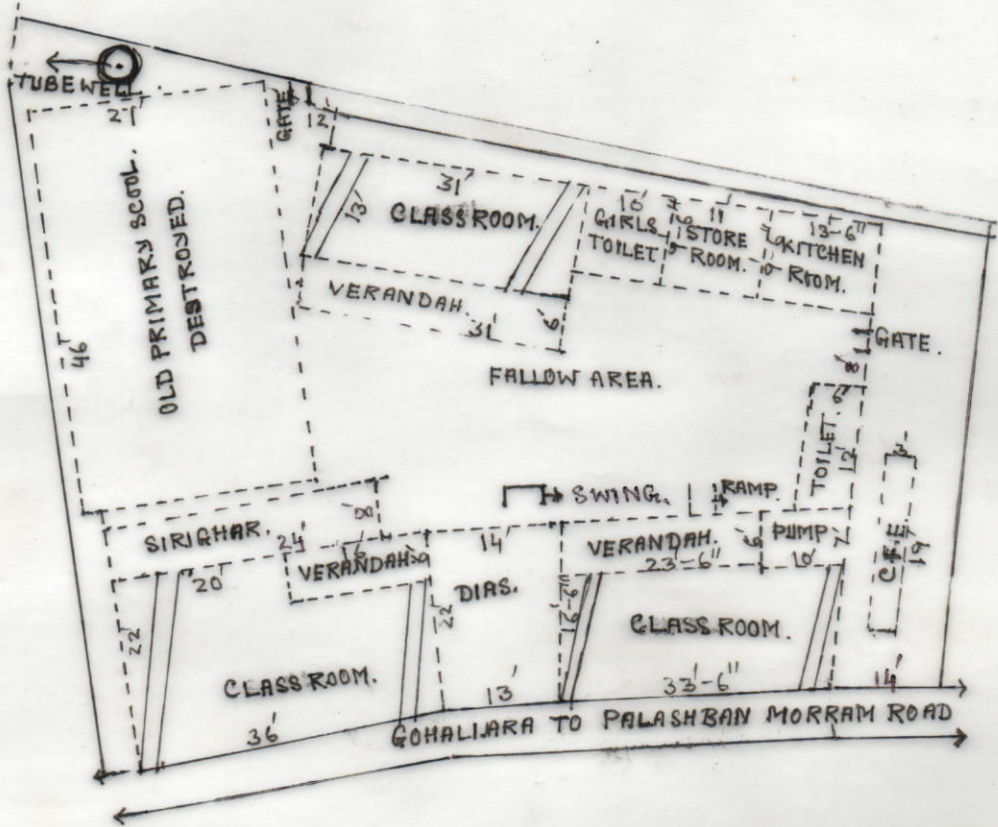

# GOHALIARA PRIMARY SCHOOL

MOUZA-GOHALIARA- NO-39.

RS.-DUBRAJPUR, BIRBHUM.

SCALE:- 1" = 22'.

## SCHEDULE.

SCHOOL NAME:- GOHALIARA PRIMARY SCHOOL.

DISE CODE:- 19081007101.

CIRCLE-DUBRAJPUR.

BLOCK-DUBRAJPUR.

PANCHAYET-GOHALIARA.

MOUZA-GOHALIARA.

J.L NO.-39.