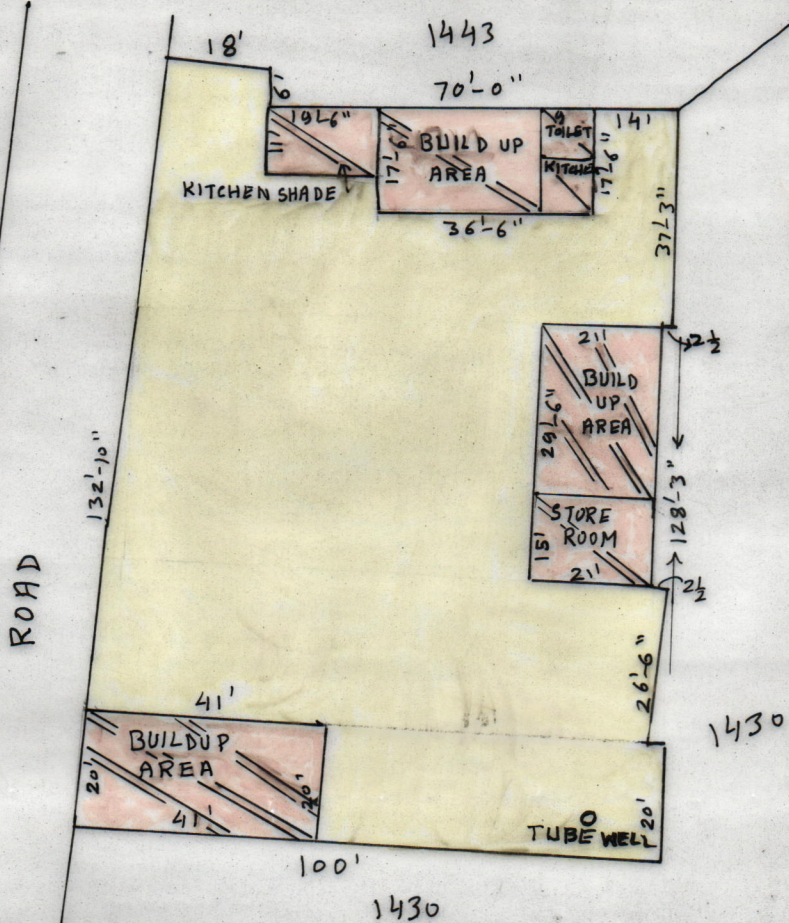

MOUZA- HAZRAPUR. J.L. NO.- 71

PS-SADAIPUR, DIST-BIRBHUM

SCALE :- 33 - 0 = 1

SCHEDULE

SCHOOL NAME :-	HAZRAPUR PRIMARY SCHOOL
DISE CODE :-	
CIRCLE :-	DUBRAJPUR
BLOCK :-	DUBRAJPUR
PANCHAYAT :-	PARULIA
MOUZA :-	HAZRAPUR
J.L. NO. :-	71
PLOT NO. :-	1434
KHATIAN NO. :-	
AREA OF LAND :-	12100 SFT OR 0.277 ACRE
USABLE AREA :-	2575 SFT
FALLOW AREA :-	9225 SFT