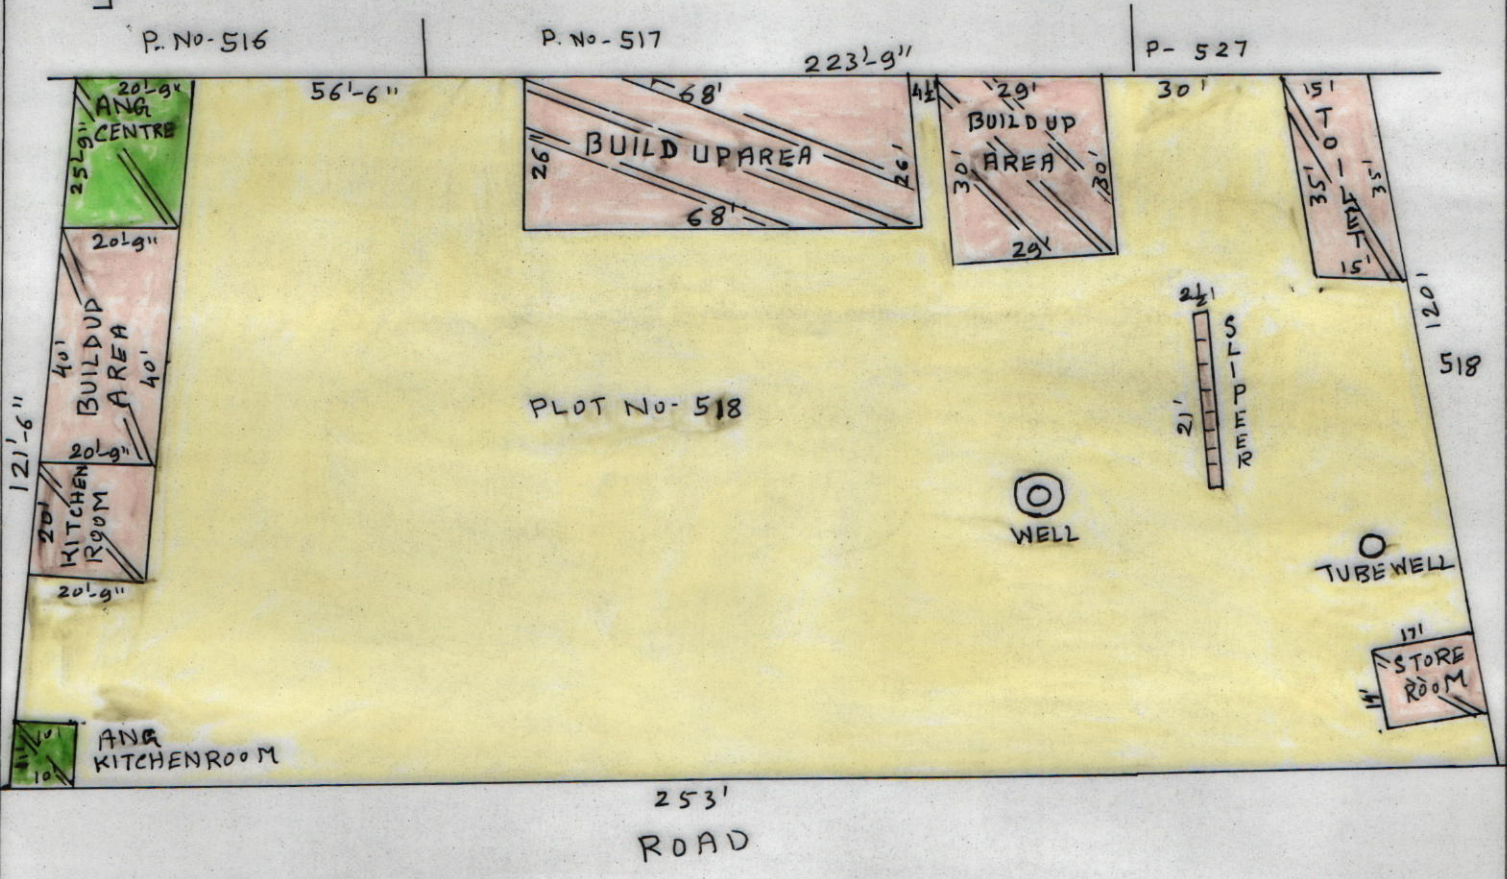

MOUZA- JAMTHALIA. J.L. NO.- 74
 PS-SADAIPUR, DIST-BIRBHUM
 SCALE :- 33'-0" = 1"

SCHEDULE	
SCHOOL NAME :-	JAMTHALIA PRIMARY SCHOOL
DISE CODE :-	:- 19081009301
CIRCLE :-	DUBRAJPUR
BLOCK :-	DUBRAJPUR
PANCHAYAT :-	PARULIA
MOUZA :-	JAMTHALIA
J.L. NO. -	74
PLOT NO. -	518
KHATIAN NO. -	1
AREA OF LAND :-	28783 SFT OR 0.66 ACRE <input type="checkbox"/>
USABLE AREA :-	5340 SFT <input type="checkbox"/>
FALLOW AREA :-	23443 SFT <input type="checkbox"/>
AREA OF ANG CENTRE :-	644 SFT <input type="checkbox"/>