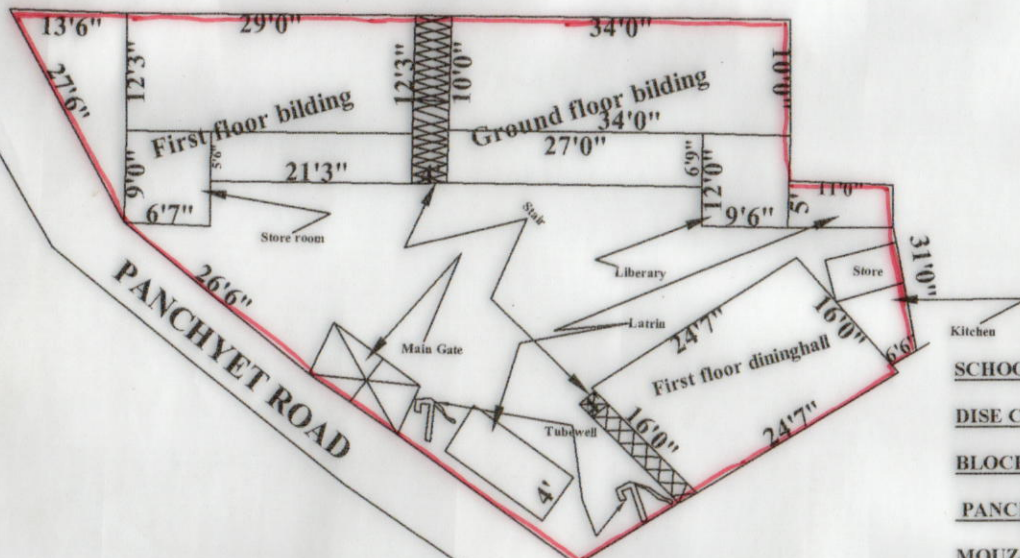

55

MOUZA :-KAMALPUR, JL NO :- 115.
P.S :- DUBRAJPUR, DIST :- BIRBHUM.
PLOT NO :-837,

:-SCHEDULE :-
SCHOOL NAME :-KAMALPUR PRYMARY SCHOOL.
DISE CODE :- 1000502,CIRCLE :- DUBRAJPUR.
BLOCK & P.S :- DUBRAJPUR,
PANCHYET :- BALJURI.
MOUZA :- KAMALPUR,JL NO :- 115, PLOT NO :- 837.
KHATIAN NO :- , AREA OF LAND :-07 DECIMAL.
BILDING USABLE AREA :- 2010 SFT & YACNAT AREA :- 1470 SFT.