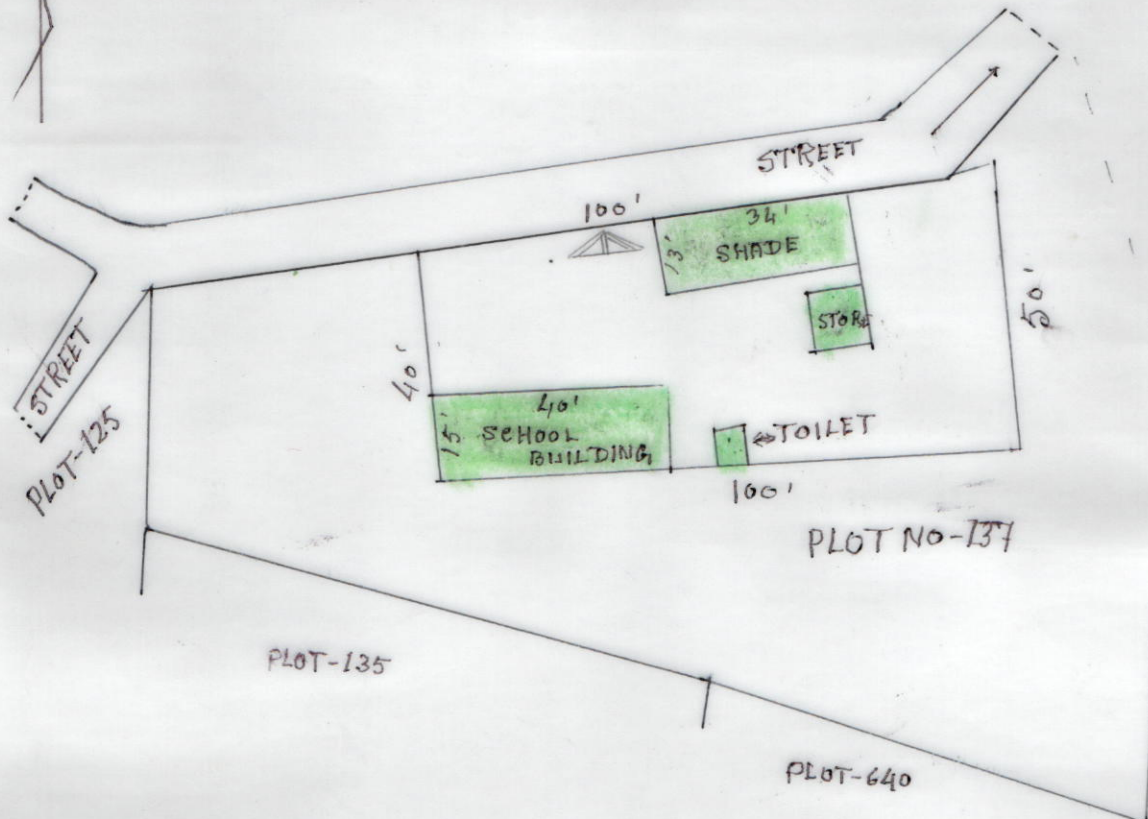

MOUZA - KOLORA, J.L. NO. 181
 P.S. SADAI PUR, DIST. BIRBHUM.
 SCALE - 1" = 33'

SCHEDULE	
SCHOOL NAME -	KOLORA PRY. SCHOOL.
DISE CODE -	19081010802
CIRCLE -	DUBRAJ PUR.
BLOCK -	DUBRAJ PUR
PANCHAYAT -	CHIN PAI
MOUZA -	KOLORA, J.L. NO - 181
PLOT NO -	137
KHATIAN -	
AREA OF SCHOOL LAND PORTION -	4500' SFT
	= 0.1033 ACRE
USEABLE AREA -	1190' SFT
FALLOW AREA -	3310' SFT

MODEL
 SAMPLE MAP

Kapil dev Mandal
 SEAL & SIG. OF H.T
 Teacher-in-charge
 Kolora Primary School
 P.O. - Tapaspur, Dist - Birbhum

Ali 245
 Surveyor
 Komalpur, Birbhum
 S.No. 9638/1A
 Mob. - 9732136742