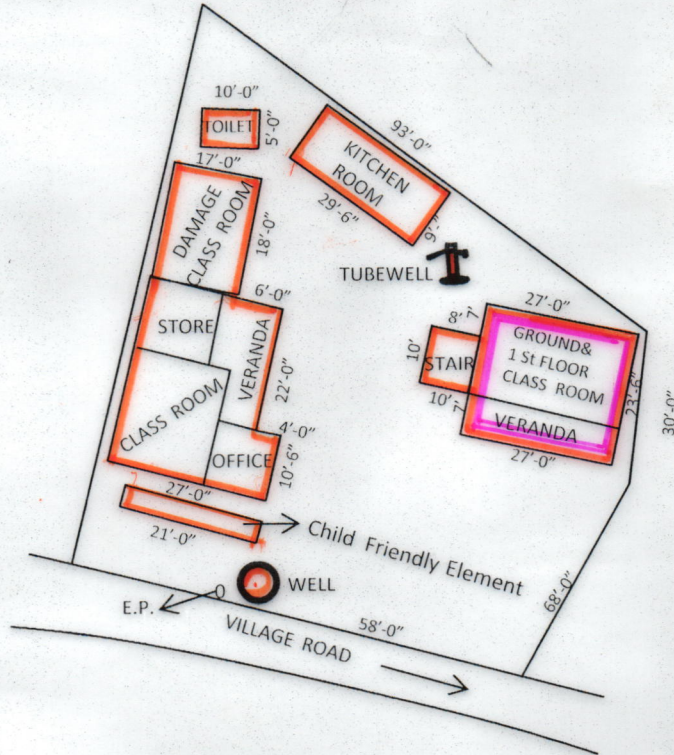

P.S. -DUBRAJPUR MOUZA -KURALJURI J.L. NO. 06  
DISTRICT--BIRBHUM

**SCHEDULE**

SCHOOL NAM - KURALJURI PRIMARY SCHOOL  
 DISE CODE NO. - 1908100  
 CIRCLE :- DUBRAJPUR  
 BLOCK :- DUBRAJPUR  
 PANCHAYAT : LAXMINARAYANPUR  
 MOUZA :- KURALJURI  
 J.L. NO. 06  
 PLOT NO:- 439  
 KHATION NO:- 29  
 AREA OF LAND:- 0.1650 ACRE = 7187.4 Sq FT  
 USABLE AREA = 2737 Sq FT = 0.0628 ACRE □  
 FALLOW AREA = 4450.4 Sq FT  
 FIRST FLOOR :- □

TRESSED BY  
*Nirmal Mondal*  
 SURVEYER  
 REG. NO.-WB/K 3758

*Devi*  
 30.6.15  
 MEMO - 30.6.15  
 KURALJURI PRY SCHOOL