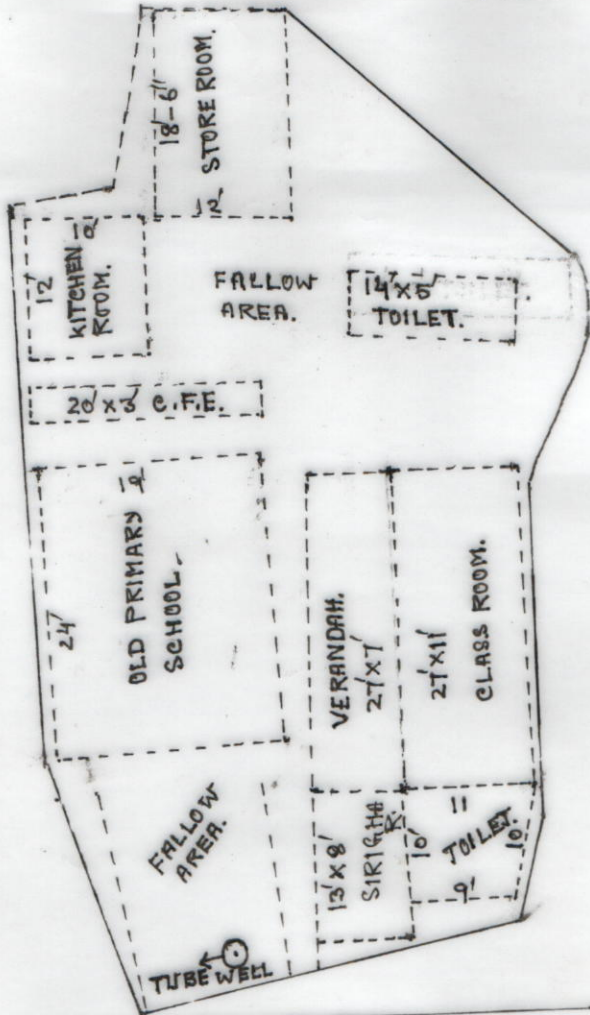

MOUZA - LAKSHMIPUR, P.S. - DUBRAJPUR.
J.L. NO. - 40, PLOT NO. - 462, D.T. - BIRBHUM.

SCALE - 1" = 16 1/2'

SCHEDULE:-	
SCHOOL NAME-	LAKSHMIPUR PRIMARY SCHOOL.
DISE CODE NO-	19081007002
CIRCLE NAME-	DUBRAJPUR.
BLOCK NAME-	DUBRAJPUR.
PANCHAYET NAME-	GOHALIARA,
MOUZA NAME-	LAKSH
J.L. NO.-	40.
PLOT NO-	462
KH. NO.-	32
AREA OF LAND-	07 DECIMAL 870.07 ACRE OR 3049.2 SFT.
USEABLE AREA-	1645 SFT OR 3.77 DECI.
FALLOW AREA-	1404.2 SFT OR 3.22 DECI.