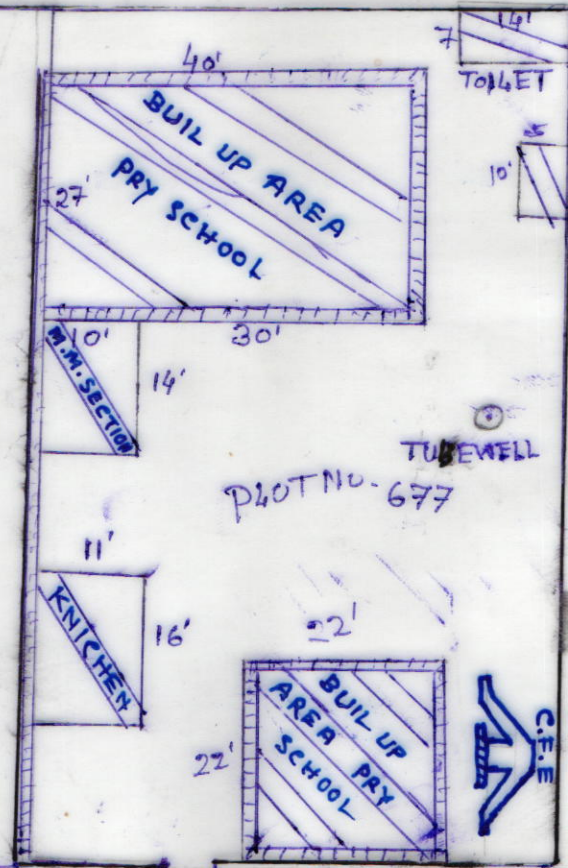

64

MOUZA - MEJE, J.L. NO-20
P.S. - DUBRAJ PUR, DIST. - BIRBHUM

56'

PLOT NO - 676

91'

PLOT NO - 677

ROAD

TUBEWELL

56'

SCHOOL NAME - MEJE PRY.
DICE CODE - 19081001002 · 19081001002
CIRCLE - DUBRAJ PUR
BLOCK - DUBRAJ PUR
PANCHAYET - BALIJURI
MOUZA - MEJE
J.L. NO - 20
KHATIAN NO - 314
PLOT NO - 677
AREA OF LAND - 5096 SQFT