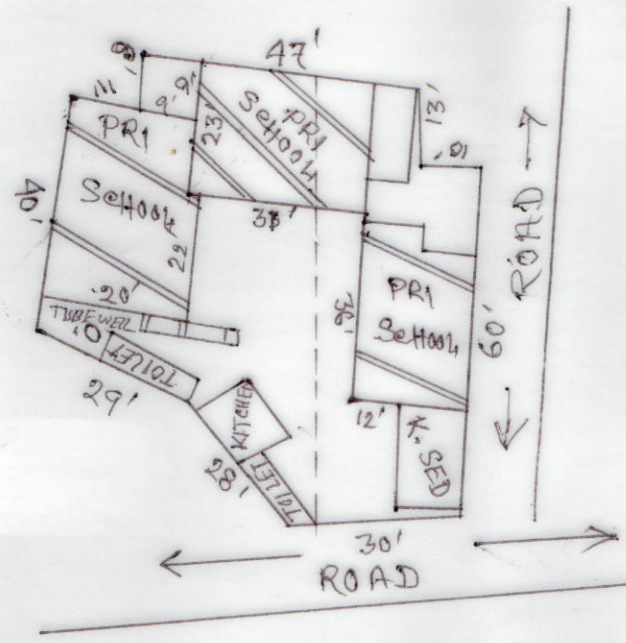

MOUZA :- METELA . J.L.NO :- 58

P.S. :- DUBRAJPUR DIST :- BIRBHUM

SCALE :- 33'0" = 1"

SCHEDULE	
SCHOOL NAME -	METELA NO-2 PRI
DISE CODE -	19081007601
CIRCLE -	DUBRAJPUR
PANCHAYAT -	GOHALIARA
MOUZA -	METELA
PLOT NO -	31
KHATIAN -	86
AREA OF LAND -	4099 SQ. FT
USABLE AREA -	2862 SQ. FT
FALLOW AREA -	1237 SQ. FT

Sasij Kumar Basu.

SIGN. OF H.T.

Head Teacher
METELA NO-2 PRIMARY SCHOOL

SIGN. OF AMIN. - Gadadhar Mandal

GADADHAR MANDAL
SURVEYOR C.F. ROAD NO. 0748/96.