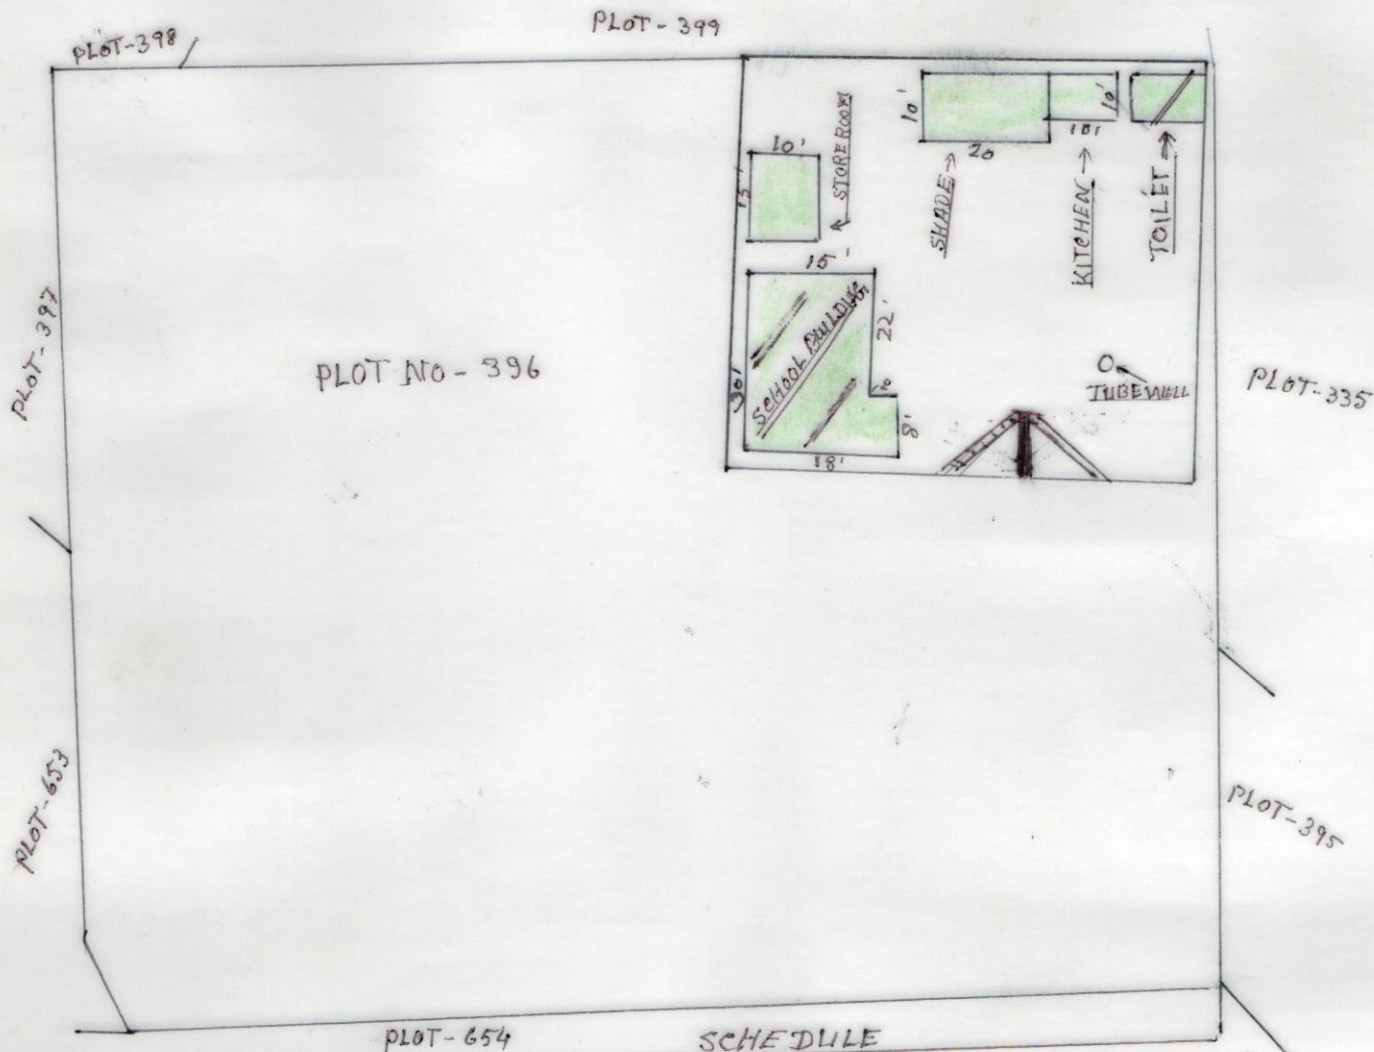

MOUZA - MODAPA , J.L. NO :- 89

P.S - SADAI PUR , DIST. - BIRBHUM .

SCALE - 1" = 33'-0"

67

PLOT NO - 396

PLOT - 654

SCHEDULE

SCHOOL NAME :-	MODAPA PRY. SCHOOL
DISE CODE :-	19081010103
CIRCLE :-	DUBRAJ PUR
BLOCK :-	DUBRAJ PUR.
PANCHAYAT :-	CHIN PAI
MOUZA :-	MODAPA
J.L. No :-	89
PLOT No :-	396 KHATAIN NO...
SCHOOL LAND SHARE AREA :-	5663 S.FT = 0.1300 ACRE
USABLE AREA :-	1000 S.FT <input type="checkbox"/> PRY
FALLOW AREA :-	4663 S.F.T <input type="checkbox"/>

MODEL
SAMPLE MAP

Dr. Amin Ali
 Head Teacher
 MODAPA PRY SCHOOL
 SEAL & SIG. OF H-T

Amin Ali
 Surveyor
 Komalpur, Birbhum
 Sl. No - X 9498
 Mob. No. 97771