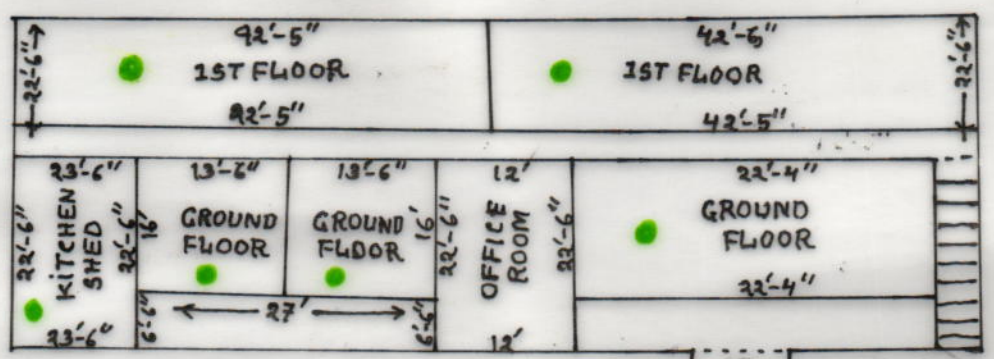

MOUZA - MONGALPUR, J.L. NO - 022
P.S - DUBRAJPUR, DIST - BIRBHUM
SCALE - 16" = 1 MILE, (HAND MAP)

SCHEDULE

SCHOOL NAME - MONGALPUR PRY. --- SCHOOL

P.S - DUBRAJPUR, P.O - BALIJURI, DIST - BIRBHUM

PLOT NO - 571, KHATAIN NO - 557

THE PRY SCHOOL LAND OF AREA - 13068 S.F.T

- → THE PRY SCHOOL FIT FOR USE LAND OF AREA - 1921 S.F.T
- → THE U.P. - PRY SCHOOL FIT FOR USE LAND OF AREA - 2095.2 S.F.T
- → THE PRY - SCHOOL BLANK LAND OF AREA = (1921 + 2095.2) - 13068 S.F.T
= 9051.8 S.F.T