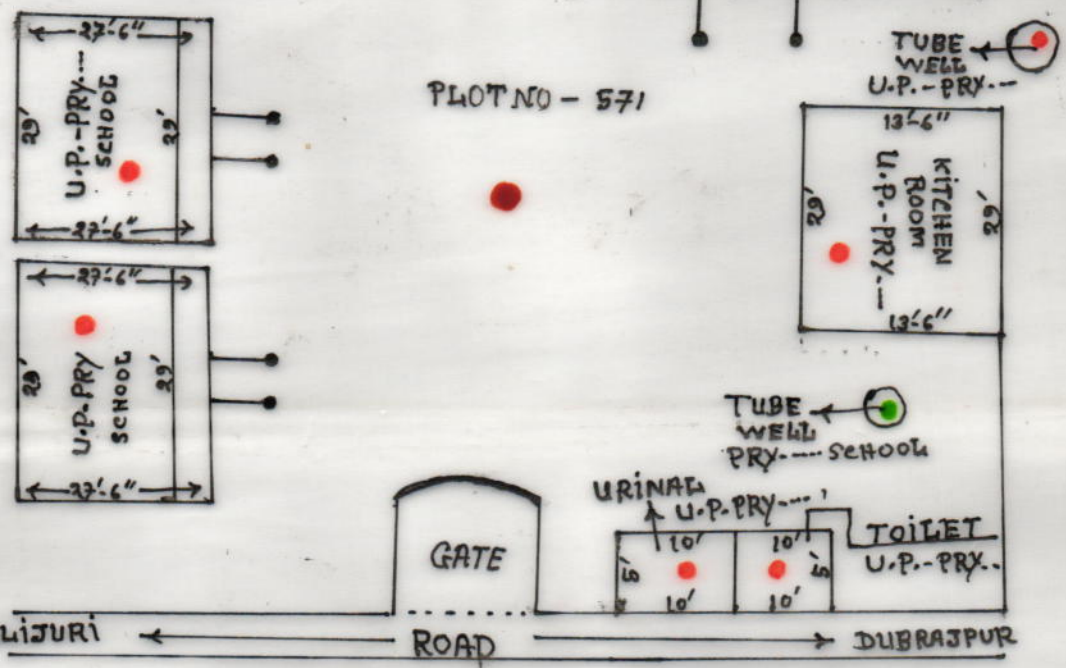

MOUZA - MONGALPUR, J.L. NO - 022
P.S - DUBRAJPUR, DIST - BIRBHUM
SCALE - 16" = 1 MILE, (HAND MAP)

SCHEDULE

SCHOOL NAME - MONGALPUR PRY. --- SCHOOL

P.S - DUBRAJPUR, P.O - BALIJURI, DIST - BIRBHUM

PLOT NO - 571, KHATAIN NO - 557

THE PRY SCHOOL LAND OF AREA - 13068 S.F.T

- → THE PRY SCHOOL FIT FOR USE LAND OF AREA - 1921 S.F.T
- → THE U.P. - PRY SCHOOL FIT FOR USE LAND OF AREA - 2095.2 S.F.T
- → THE PRY - SCHOOL BLANK LAND OF AREA = (1921 + 2095.2) - 13068 S.F.T
= 9051.8 S.F.T