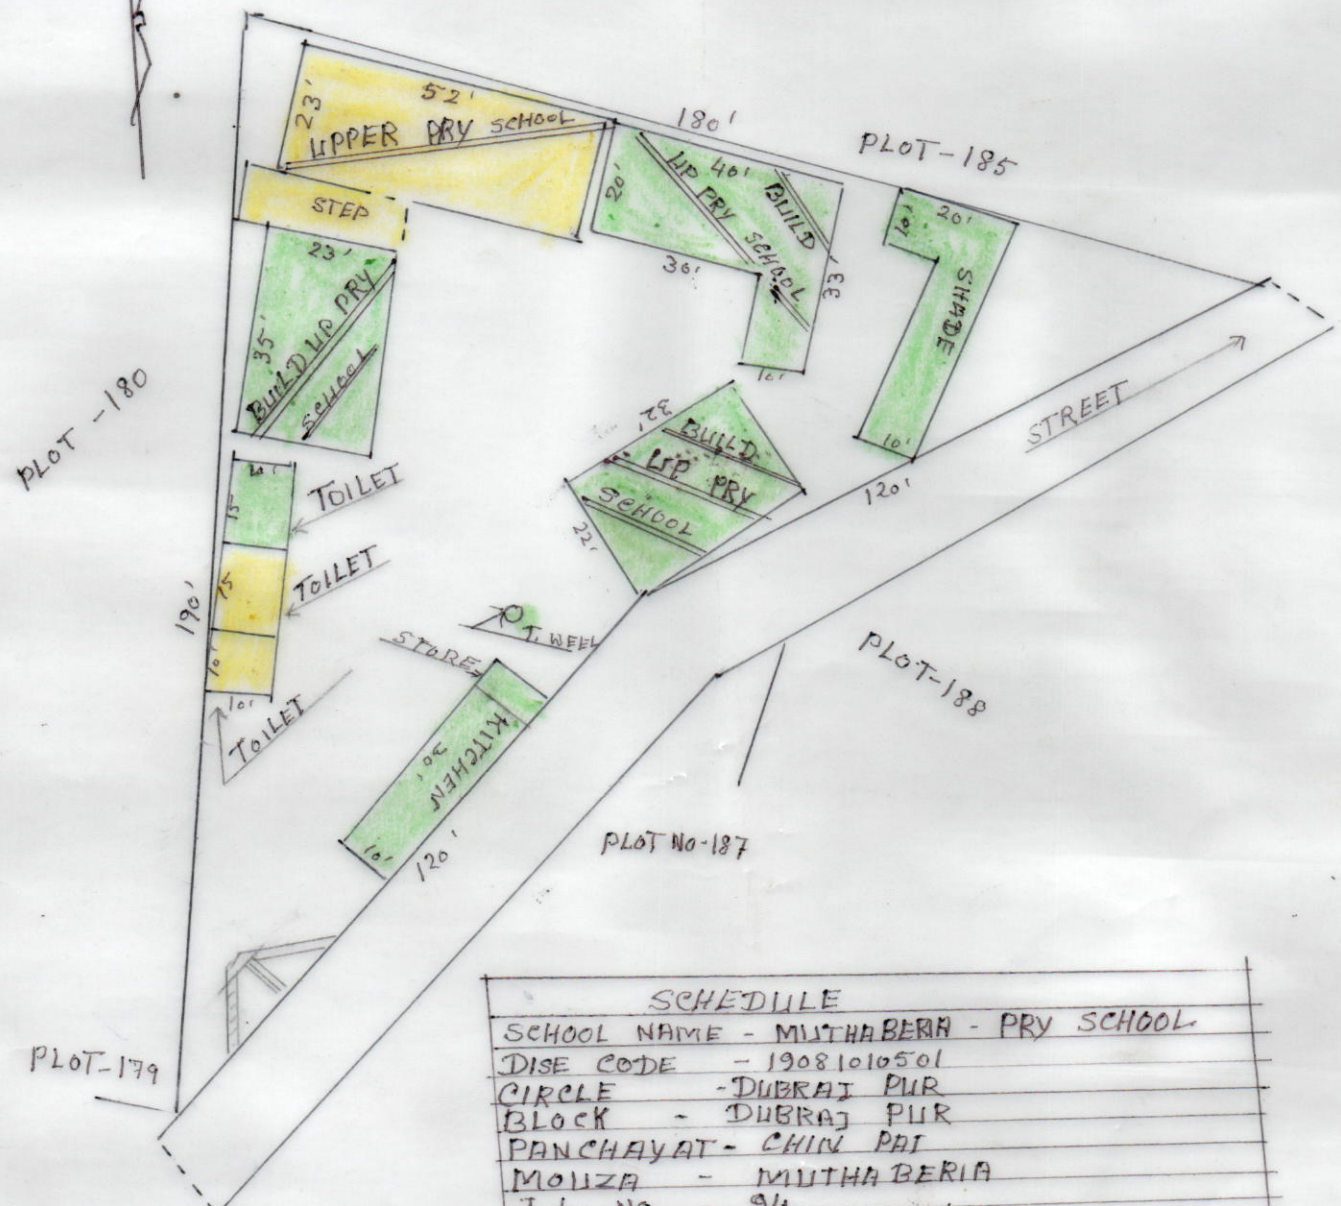

MOUZA - MUTHABERIA - J.L. No- 94  
P.S. SADAI PUR; DIST. BIRBHUM  
SCALE - 1" = 33'

PLOT-179

MODEL

SAMPLE MAP

SCHEDULE	
SCHOOL NAME -	MUTHABERIA - PRY SCHOOL
DISE CODE -	19081010501
CIRCLE -	DUBRAJ PUR
BLOCK -	DUBRAJ PUR
PANCHAYAT -	CHIN PAT
MOUZA -	MUTHABERIA
J.L. No. -	94
PLOT No. -	186
KHATIAN No. -	395
AREA OF LAND -	13504 SFT = 0.31 ACRE
USEABLE AREA - PRY.	3389' S.FT
FALLOW AREA -	8406' S.FT
AREA OF UPPER PRY -	1705' S.FT.