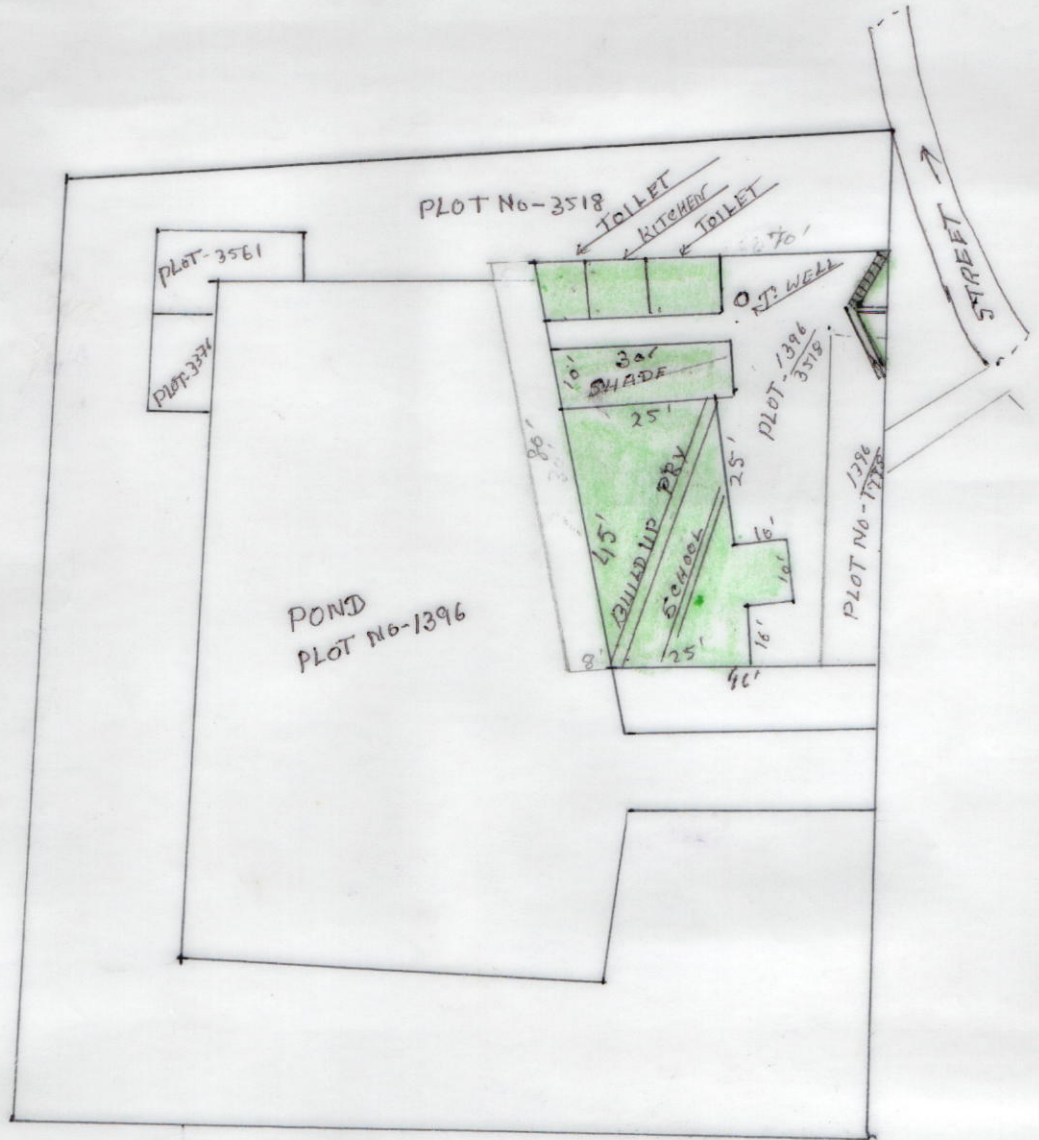

MOUZA :- CHINPAI - J.L. No :- 80

P.S. - DUBRAJ PUR ; DIST. - BIRBHUM

SCALE - 1" = 33'

81

SCHEDULE

SCHOOL NAME :- NARAYANPUR VIDYA SAGAR PRY
 DIST CODE :- 19081010201
 CIRCLE :- DUBRAJ PUR
 BLOCK :- DUBRAJ PUR
 PAN CHAYAT :- CHINPAI
 MOUZA :- CHINPAI - J.L.No - 80
 PLOT No :- 1396/3518 ; 1396/1778
 KHATTAN No - 80
 USEABLE AREA :- 1825' SFT PRY
 FALLOW AREA :- 2515' SFT
 AREA OF LAND (TWO PLOT) = 4340' S.FT = 0.0996 HEC

MODEL
SAMPLE MAP

Handwritten signature
18.5.15

SEAL & SIG. OF Head Teacher
Narayanpur Vidyasagar Pry. School
P.O. Chimpai, Birbhum

Handwritten signature
Surveyor 18/5/15
Komalpur, Birbhum
Sig. No. X 1495
Mob. - 9732136742