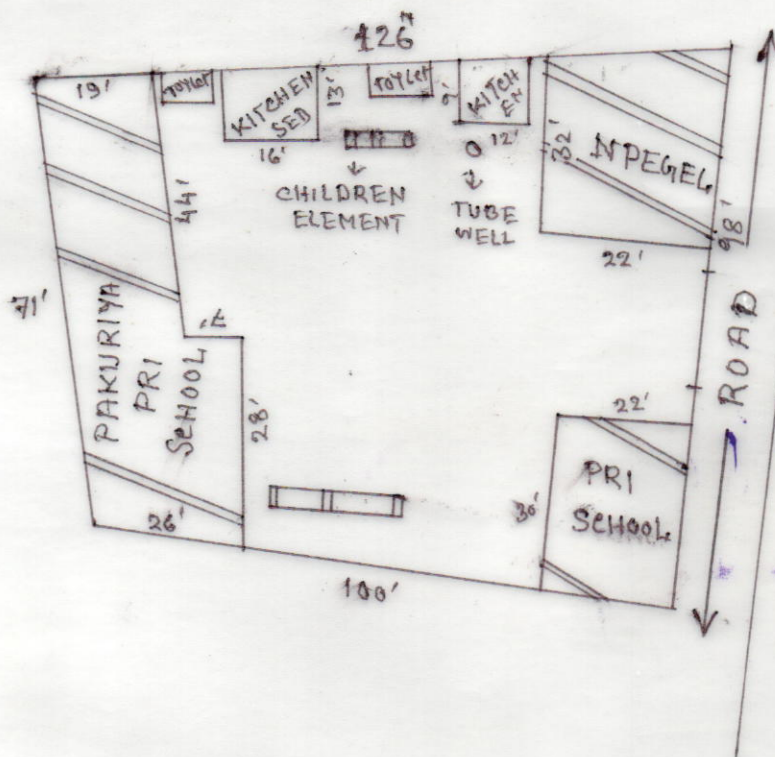

MOUZA - GOPALNAGAR, J.L. NO - 30

P.S. :- DUBRAJPUR ; DIST :- BIRBHUM

SCALE :- 33'-0" = 1"

SECHEDULE

SCHOOL NAME :-	PAKURIYA PRI SCHOOL
DISE CODE :-	19081008001
CIRCLE :-	SURI
BLOCK :-	DUBRAJ PUR
PANCHAYAT :-	L.M. PUR
MOUZA :-	GOPAL NAGAR
J.L. NO :-	30
PLOT NO :-	1525
KHATIAN NO :-	627
AREA OF LAND :-	9567 SFT.
USABLE AREA :-	3454 SFT.
FALLOW AREA :-	6113 SFT.