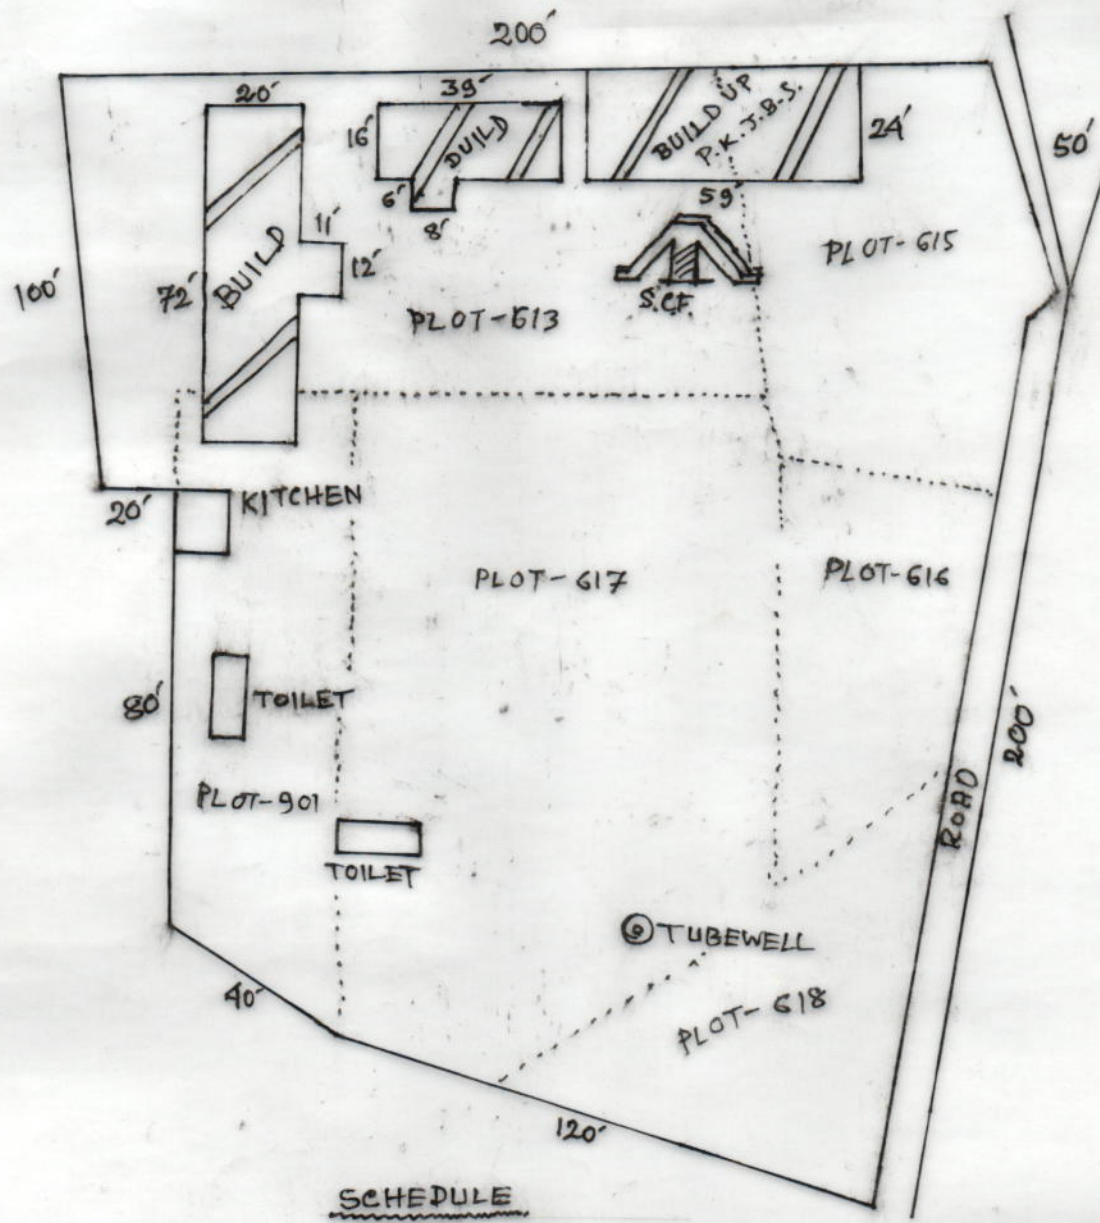

MOUZA- DOULATPUR, J.L. NO-113  
P.S.- DUBRAJPUR, DIST.-BIRBHUM

SCHEDULE

SCHOOL NAME - PANDITPUR KASIDAS J. B. SCHOOL  
DISE CODE - 1908 1000 602  
CIRCLE - DUBRAJPUR  
BLOCK - DUBRAJPUR  
PANCHAYET - BALB JURI  
MOUZA - DOULATPUR  
J.L. NO - 113  
PLOT NO - 613, 615, 616, 617, 618, 901  
KHATAN NO - S33, S34  
AREA OF LAND - 38973 SQFT.

SIG. OF H.T.

Agamani Debangshi Saha.

Teacher-in-Charge  
Panditpur Kasidas J.B. School

SIG. OF AMIN

Nisha Pati Pal  
Mr. N.P Pal  
SENIOR LAND SURVIVOR  
Regd No. 89248/C-1278  
C. S & Ch. T.I, Howrah  
Namokenan \* Birbhuru