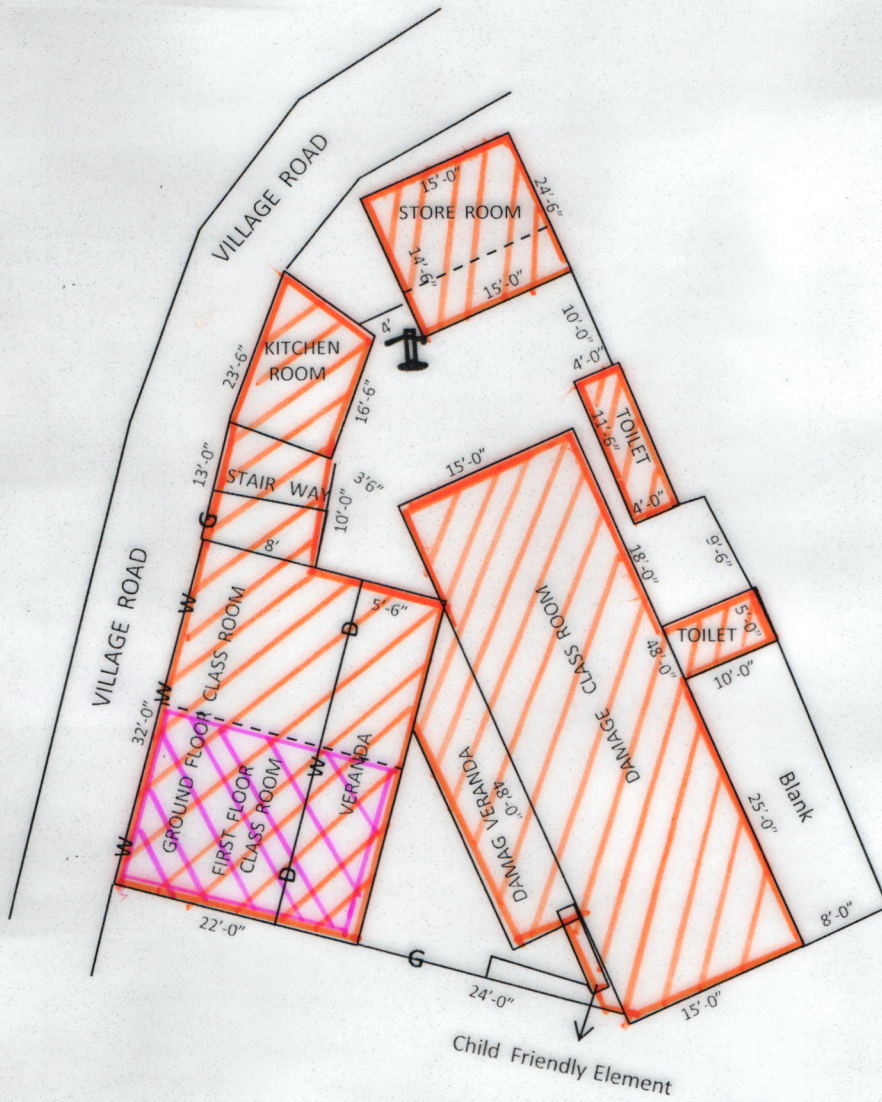

P.S. -DUBRAJPUR MOUZA -PUNGLAPUR J.L. NO. 03  
DISTRICT--BIRBHUM

**SCHEDULE**

SCHOOL NAM - PUNGLAPUR PRIMARY SCHOOL  
 DISE CODE NO. - 19081008701  
 CIRCLE :- DUBRAJPUR  
 BLOCK :- DUBRAJPUR  
 PANCHAYAT : LAXMINARAYANPUR  
 MOUZA :- PUNGLAPUR  
 J.L. NO. 03  
 PLOT NO:- 912  
 KHATION NO:- 121  
 AREA OF LAND:- 0.1000 ACRE = 4356 Sq FT  
 USABLE AREA = 2234 Sq FT   
 FALLOW AREA = 2122 Sq FT  
 FIRST FLOOR :- 

TRESSED BY  
*Nirmal Mondal*  
 SURVEYER  
 REG. NO.-WB/ 66381

*Bidyut Kumar Mandal*  
 used Teacher  
 Punglapur Primary School  
 P.O. Lakshminarayanpur Birbhum