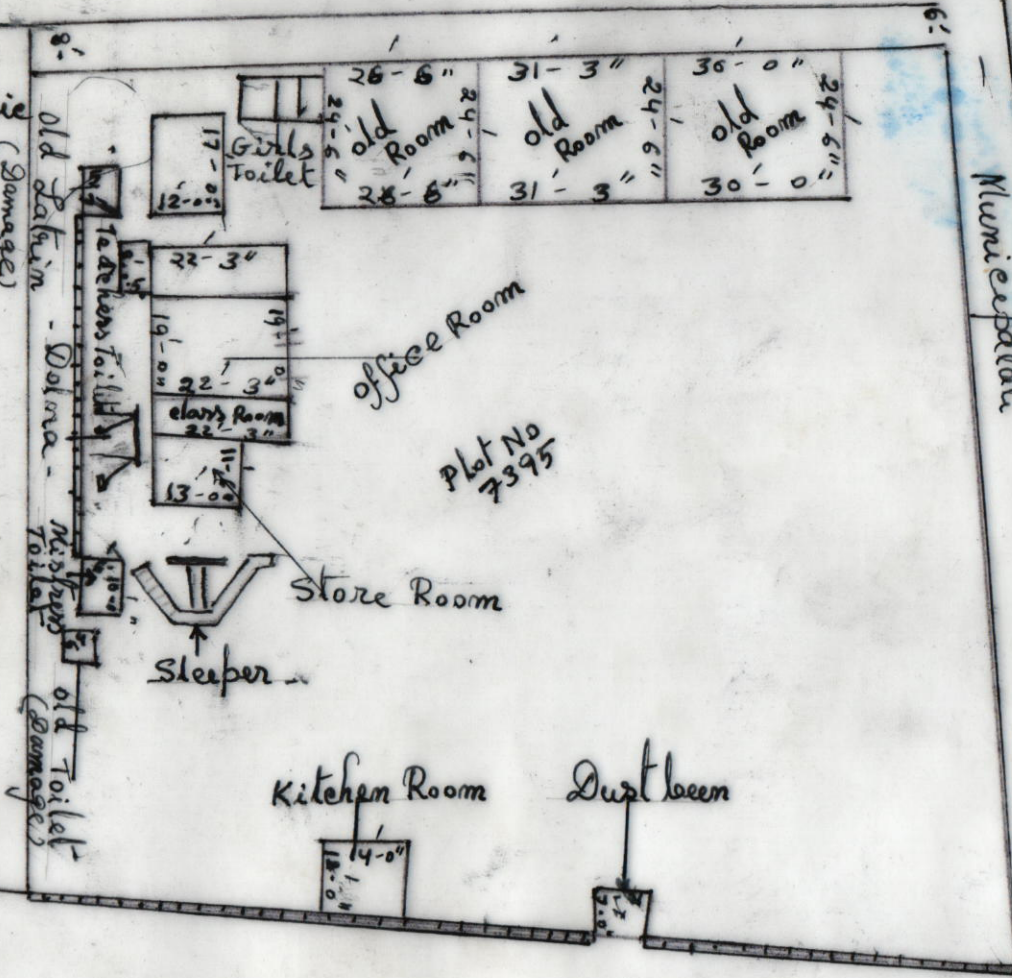

MOUZA - DUBRAJPUR J.L No. 137, P.S. - DUBRAJPUR

DIST. BIRBHUM

SCALE, 1" = 33'

SCHEDULE

School Name :- Rabindranath Part Basic

School... DISE CODE 19082300702

Circle... Dubrajpur

Block... Dubrajpur, MUNI- Dubrajpur

Mouza... Dubrajpur, J.L No- 137

Plot- No -- 7395

Khatian No... 72

Area of land... 25594 Sft

Usable Area... 3004 Sft

Fallow Area...

Area of A.N.G Centre x

Area of upper P.Wy... x

Plot 7394

Plot No 7395

Sukumar Soren  
Teachers-In Charge  
Rabindranath Part Basic School  
Dubrajpur, Birbhum

Madan Mohan Mondal  
Survey Instructor  
R. G. No. -16090  
East India Technical  
Commercial Survey Institution  
BURDWAN