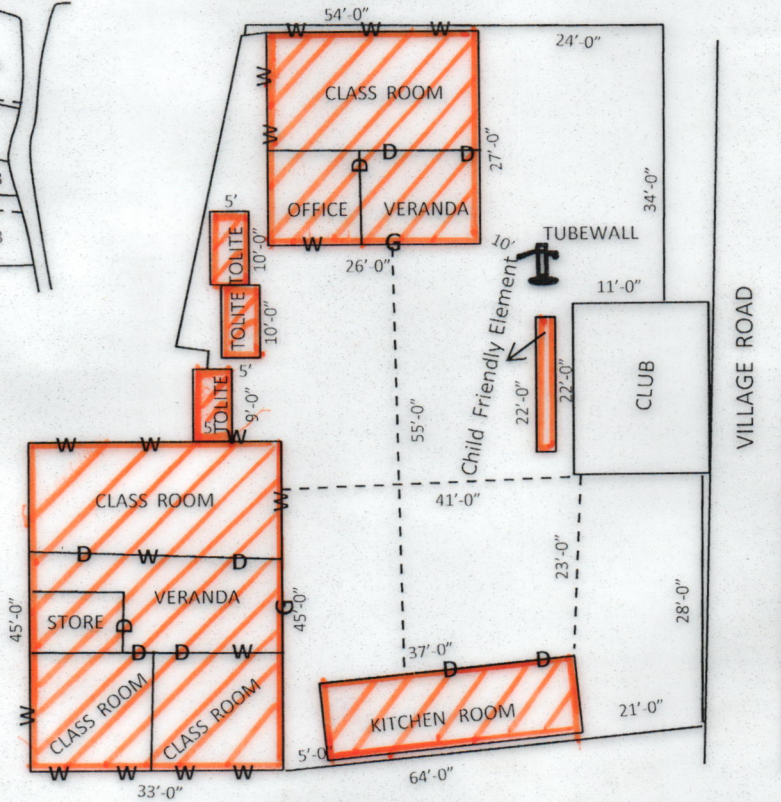

P.S. - DUBRAJPUR MOUZA - RAMPUR J.L. NO. 32
DISTRICT--BIRBHUM

SCHEDULE

SCHOOL NAM - RAMPUR PRIMARY SCHOOL
 DISE CODE NO. - 19081007902
 CIRCLE :- DUBRAJPUR
 BLOCK :- DUBRAJPUR
 PANCHAYAT : LAXMINARAYANPUR
 MOUZA :- RAMPUR
 J.L. NO. 32
 PLOT NO:- 1662,1663,1652,1651 & 1663/1873
 KHATION NO:- 270
 AREA OF LAND:- 0.1600 ACRE = 6969.6 Sq FT
 USABLE AREA = 2796 Sq FT = 0.0641 ACRE
 FALLOW AREA = 4173 Sq FT

TRESSED BY
Nirmal Mondal
 SURVEYER
 REG. NO.-WB/K 3758

S. Ram
 25/06/15
 Teacher-in-Charge
 Rampur Primary School
 Rampur, Birbhum