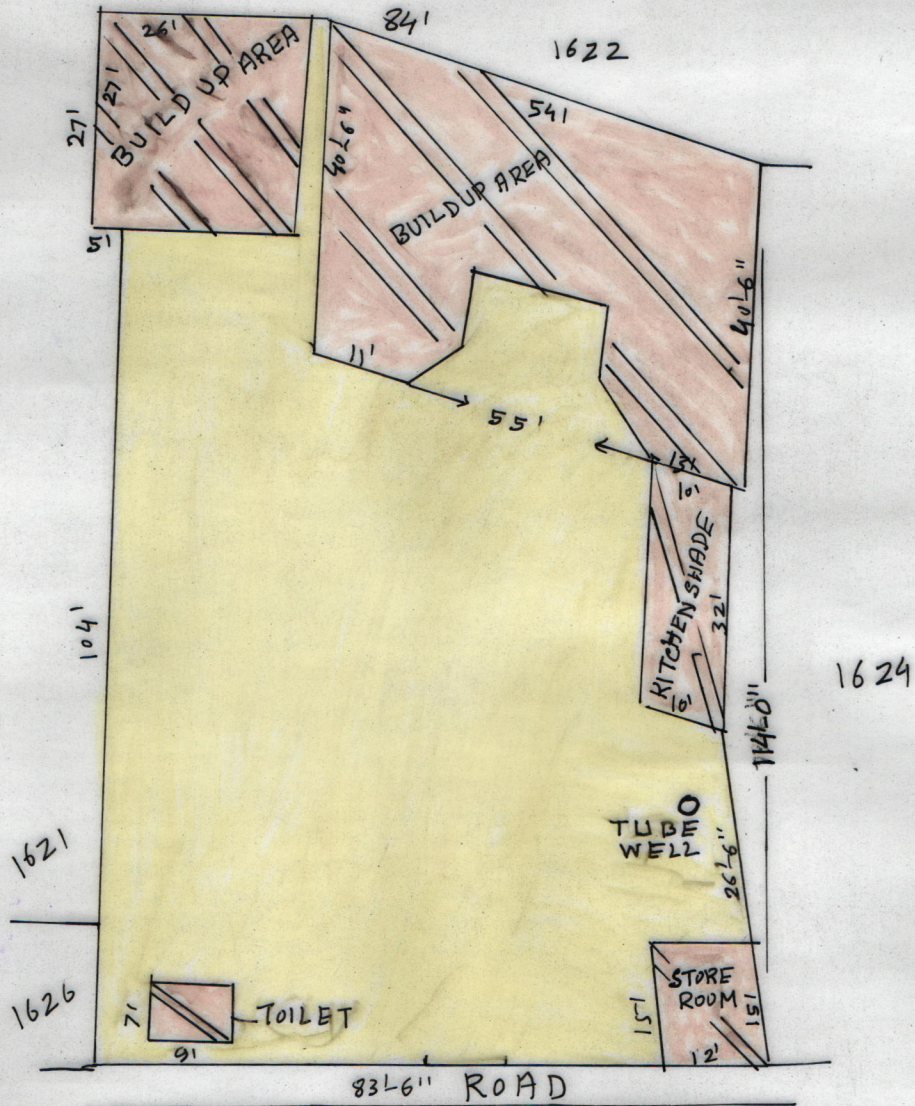

MOUZA- ROUTARA. J.L. NO.- 76

PS-SADAIPUR, DIST-BIRBHUM

SCALE :- 01' - 0" = 1 SMT

SCHEDULE

SCHOOL NAME :-	ROUTARA PRIMARY SCHOOL
DISE CODE :-	19081009101
CIRCLE :-	DUBRAJPUR
BLOCK :-	DUBRAJPUR
PANCHAYAT :-	PARULIA
MOUZA :-	ROUTARA
J.L. NO. -	76
PLOT NO. -	1625
KHATIAN NO. -	493
AREA OF LAND :-	10166 SFT OR 0.233 ACRE <input type="checkbox"/>
USABLE AREA :-	3500 SFT <input type="checkbox"/>
FALLOW AREA :-	6666 SFT <input type="checkbox"/>