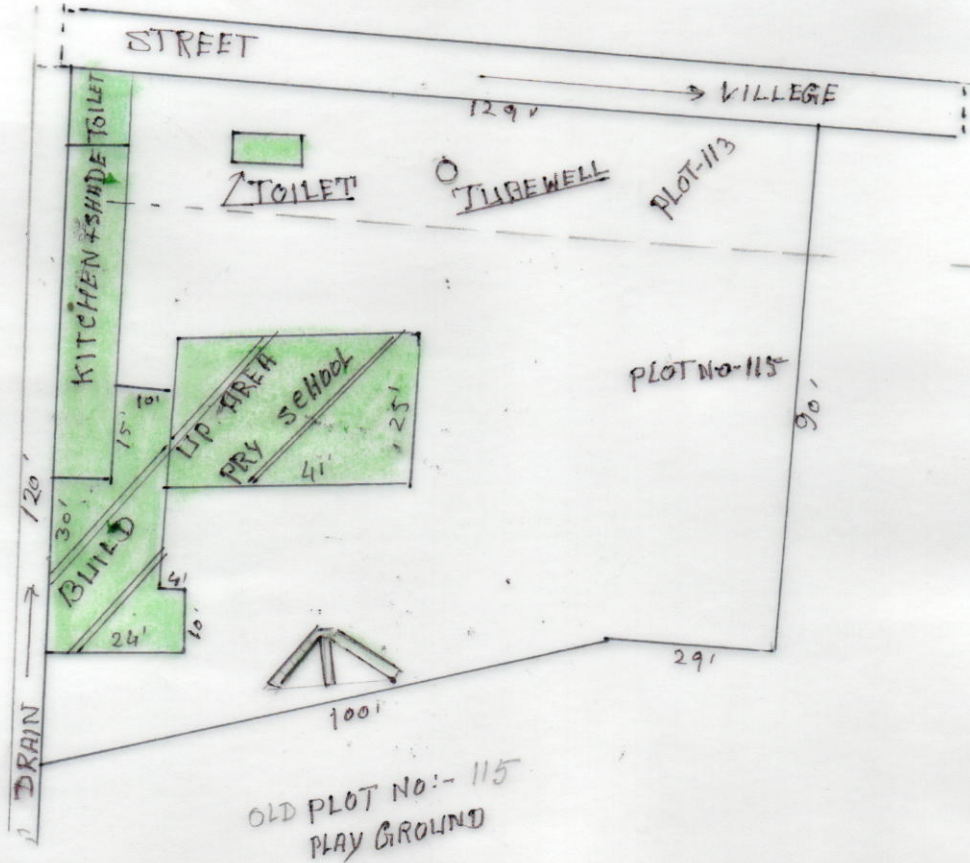

MOUZA - SAGAR - J.L. No. - 99

38

P.S. SADAT PUR. DIST. BIRBHUM.

SCALE :- 1" = 33'

SCHEDULE	
SCHOOL NAME :-	SAGAR PRV SCHOOL.
DISE CODE :-	19081010001
CIRCLE :-	DUBRAJ PUR
BLOCK :-	DUBRAJ PUR
PANCHAYAT :-	CHIN PAI
MOUZA :-	SAGAR
J.L. No :-	99
PLOT No OLD :-	113, 115
KHATIAN No :-	658
AREA OF LAND SCHOOL PORTION -	13110' S.F.T.
	= 0.30 ACRE
USEABLE AREA :-	2557' S.F.T.
FALLOW AREA :-	10553' S.F.T.

MODEL
SAMPLE MAP

Sadananda Saha
25.5.15

SEAL OF H.T.

সমস্ত প্রাথমিক বিদ্যালয়

জেডমপুর, বীরভূম

A. B. 24/5
Surveyor
Komatpur, Birbhum
Sl. No.-X 9498
Mob.-9732136742
SIG. OF ADMIN