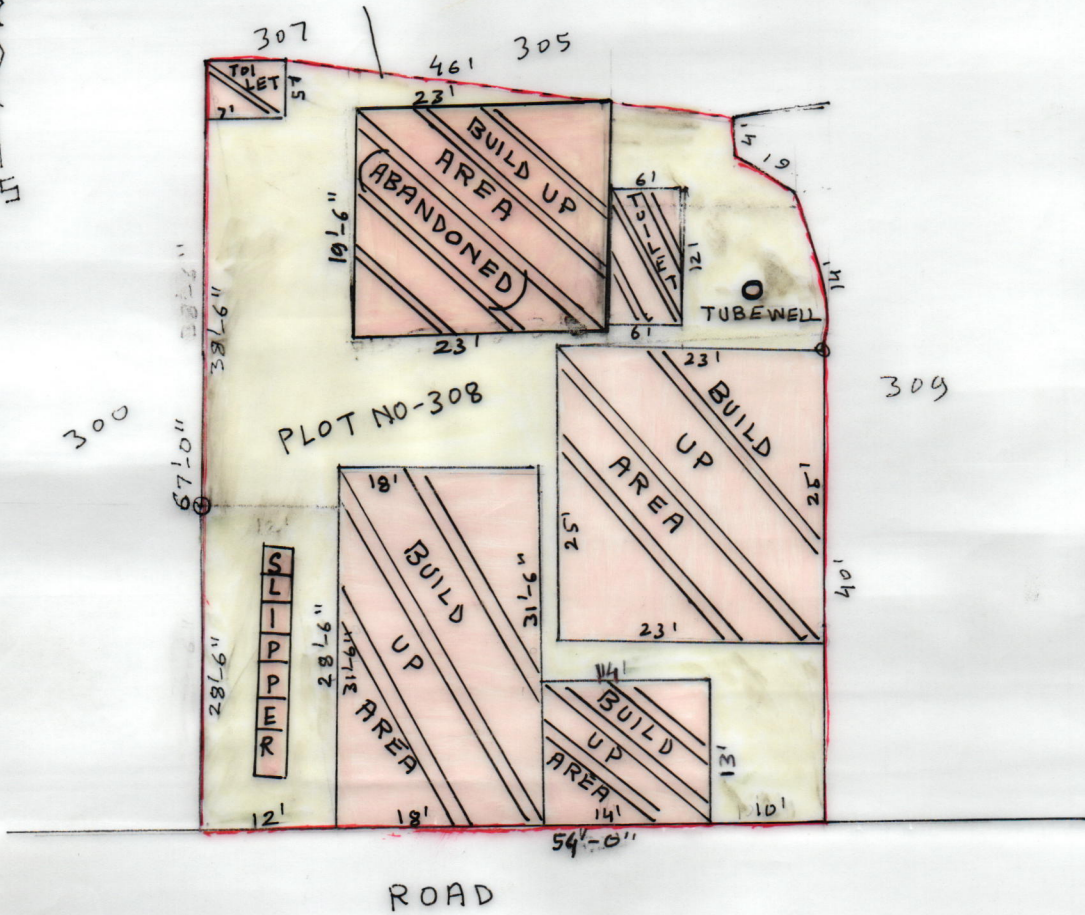

MOUZA-SHANKAR PUR. J. L. NO-75, P. S. SADAI PUR. DIST-BIRBHUM.

SCALE - 16'-6" = 1"

SCHEDULE

SCHOOL NAME :-	SHANKAR PUR PRY SCHOOL
DISE CODE :-	14081009 203
CIRCLE :-	DUBRAJ PUR
BLOCK :-	DUBRAJ PUR
PANCHAYAT :-	PARULIA
MOUZA -	SHANKAR PUR.
J. L. No. :-	75
PLOT NO. :-	308
KHATIAN NO. :-	45
AREA OF LAND :-	3353 sqft } = 0.077 ACRE }
USABLE AREA =	1827 sqft } ■
FALLOW AREA =	1526 sqft } ■