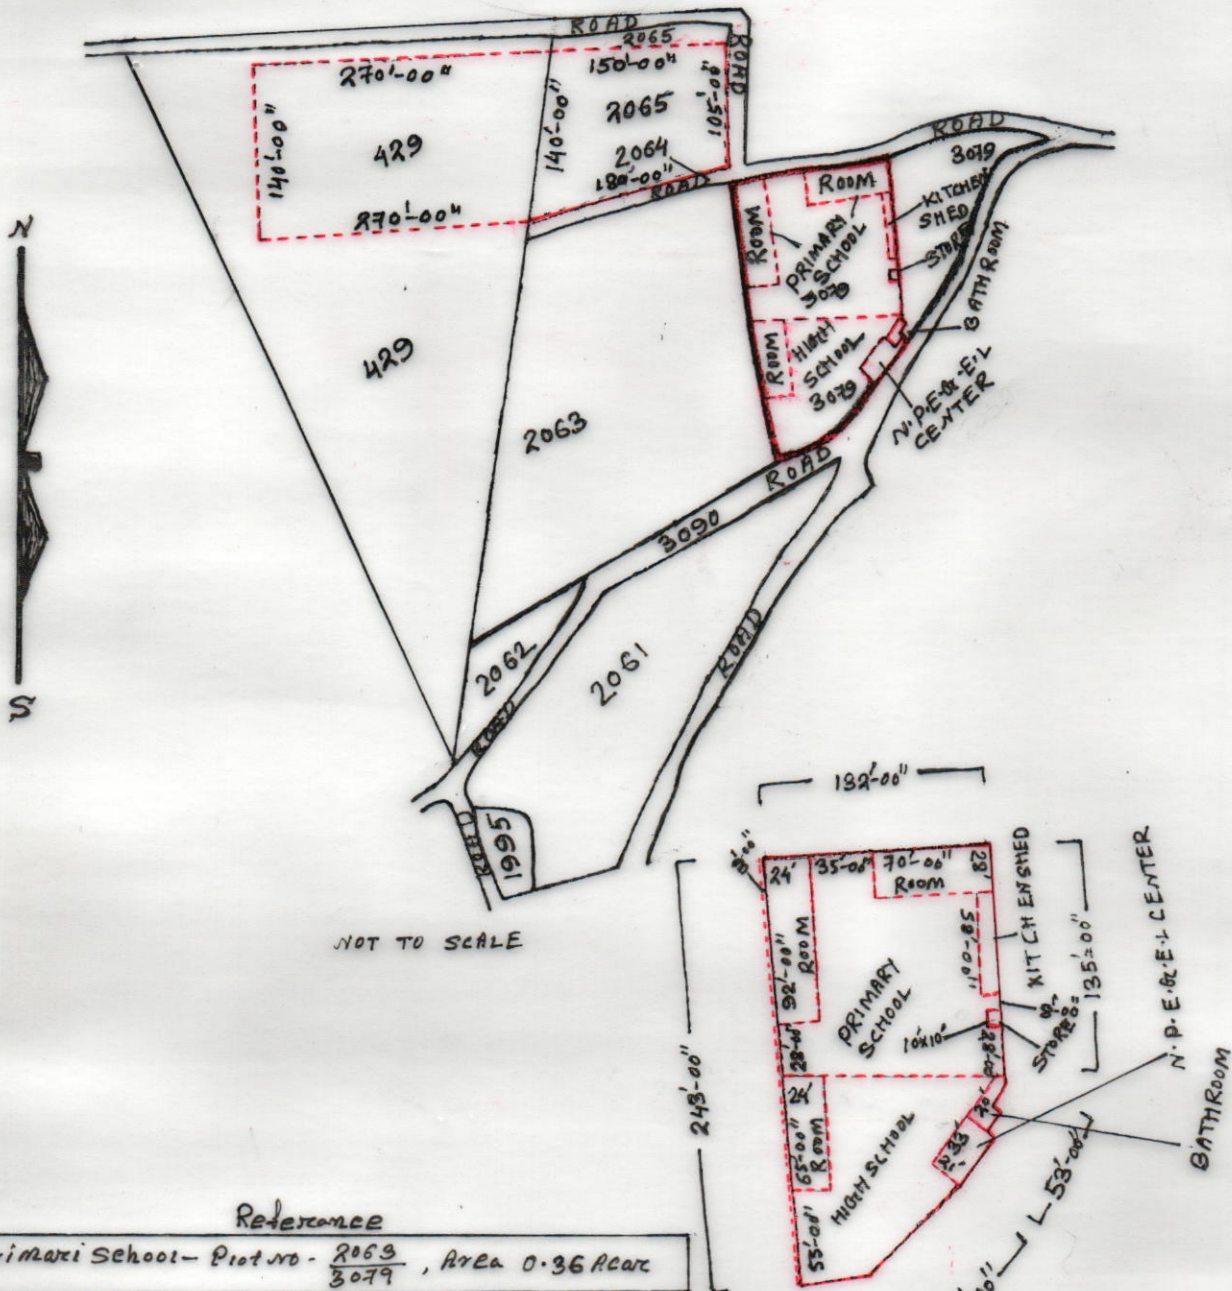

Sketch Map of Tapas pur primary School and Junior High School

Mouja- Tapas pur, S.L.No- 96

P.S. Sadai pur

mutation plot - —

NOT TO SCALE

Reference

Primary School - Plot no - $\frac{2063}{3079}$, Area - 0.36 Acre
Junior High School - Plot no - $\frac{2063}{3079}$, Area - 0.24 Acre
Play Ground - Plot no - 2065, Area - 0.46 Acre
Play Ground - Plot no - 429, Area - 0.87 Acre
School Name:- Tapas pur primary School and Junior High School.
DISE CODE - 190 81010 701
CIRCLE - Dubrajpur
BLOCK - Dubrajpur
PANCHAYAT - Chimpai

[Signature]
 H.T./ Administrator
 Tapas pur Pry. School
 Tapas pur, Birbhun

Prepared by
 Sr. Amir Ali
 28/05/15
 Senior
 Land Surveyor
 Govt. Regd. No. 477