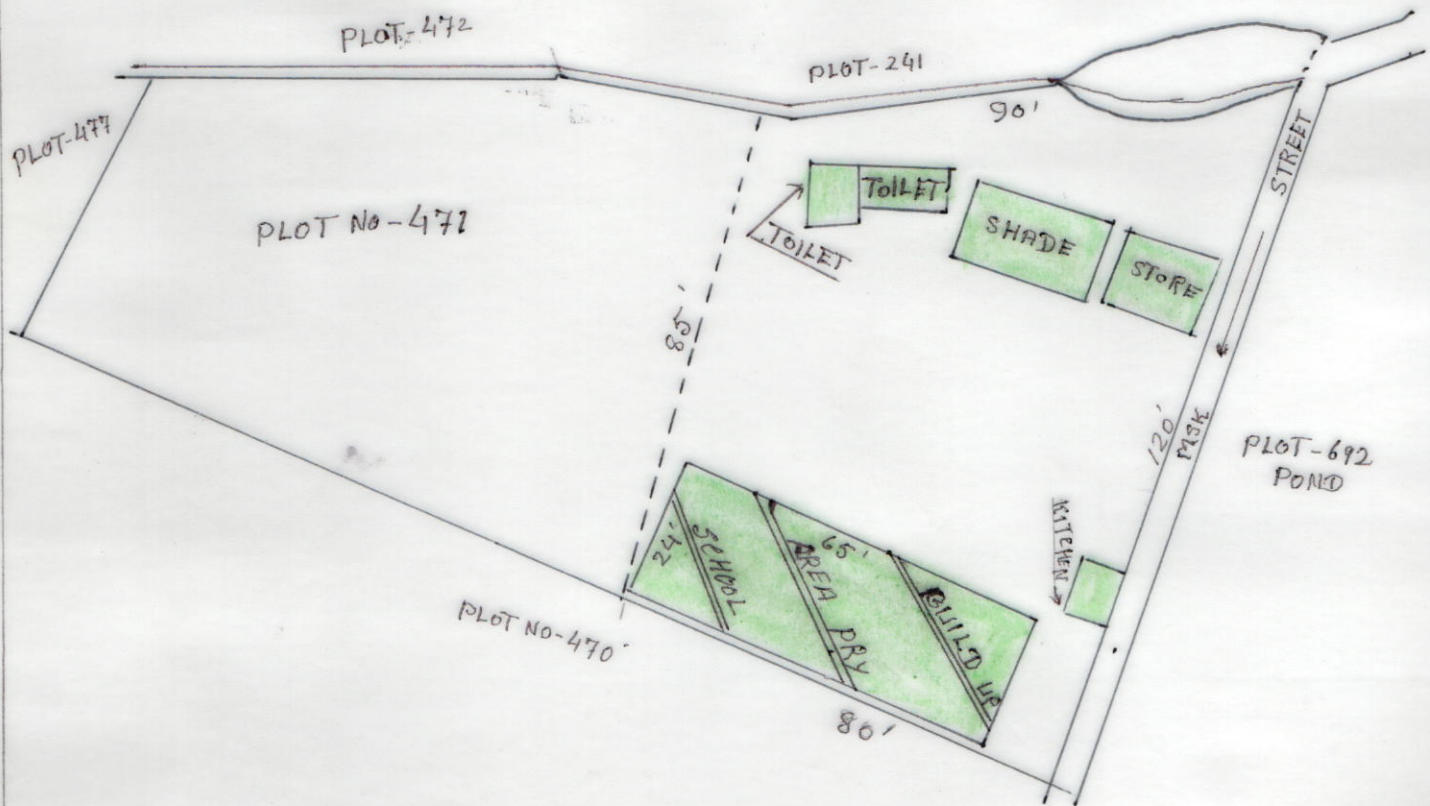

MOUZA - TILEDANGAL . J.L.No-183

P.S. - SADAI PUR, DIST. BIRBHUM.

50

SCALE :- 1" = 33'

SCHEDULE

SCHOOL NAME :-	TILEDANGAL PRY SCHOOL
DISE CODE :-	19081010901
CIRCLE :-	DUBRAJ PUR.
BLOCK :-	DUBRAJ PUR.
PANCHAYAT :-	CHIN PAI
MOUZA :-	TILEDANGAL
J.L No :-	183
PLOT NO :-	471
KHATIAN No :-	292
AREA OF SCHOOL SHARE LAND :-	8712.5 SFT = 0.20 ACRE
USEABLE AREA :-	2670' SFT
FALLOW AREA :-	6042.5 SFT