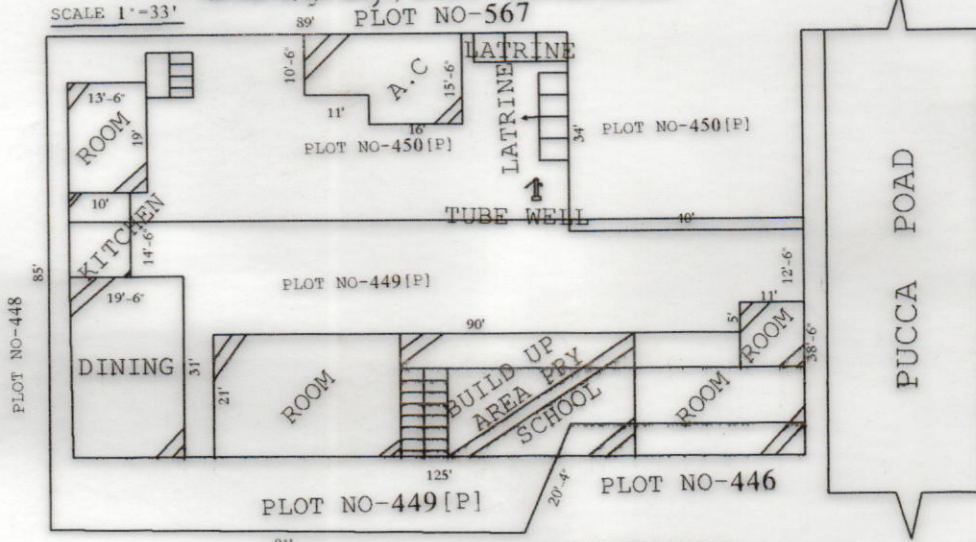

MOUZA-BARAGUNSIMA, J.L NO-226,P.S  
~~SADAI PUR~~, DIST- BIRBHUM.

SCHEDULE

SCHOOL NAME:-BARAGUNSIMA  
 BHAGABATIPUR PRY SCHOOL.

DISE CODE :-19081011202.

CIRCLE :-DUBRAJPUR SOUTH.

BLOCK:-DUBRAJPUR.

PANCHAYAT:-~~SAHAPUR~~,

MOUZA:-BARAGUNSIMA.

J.L NO:-226

PLOT NO :-449[P]450[P].

KHATIAN NO :-

AREA OF LAND:-7972 SFT.=0.18301 ACRE.

USABLE AREA =3912 SFT.

FALLOW AREA= 4060 SFT.

AREA OF ANG.CENTAR= 363 SFT .