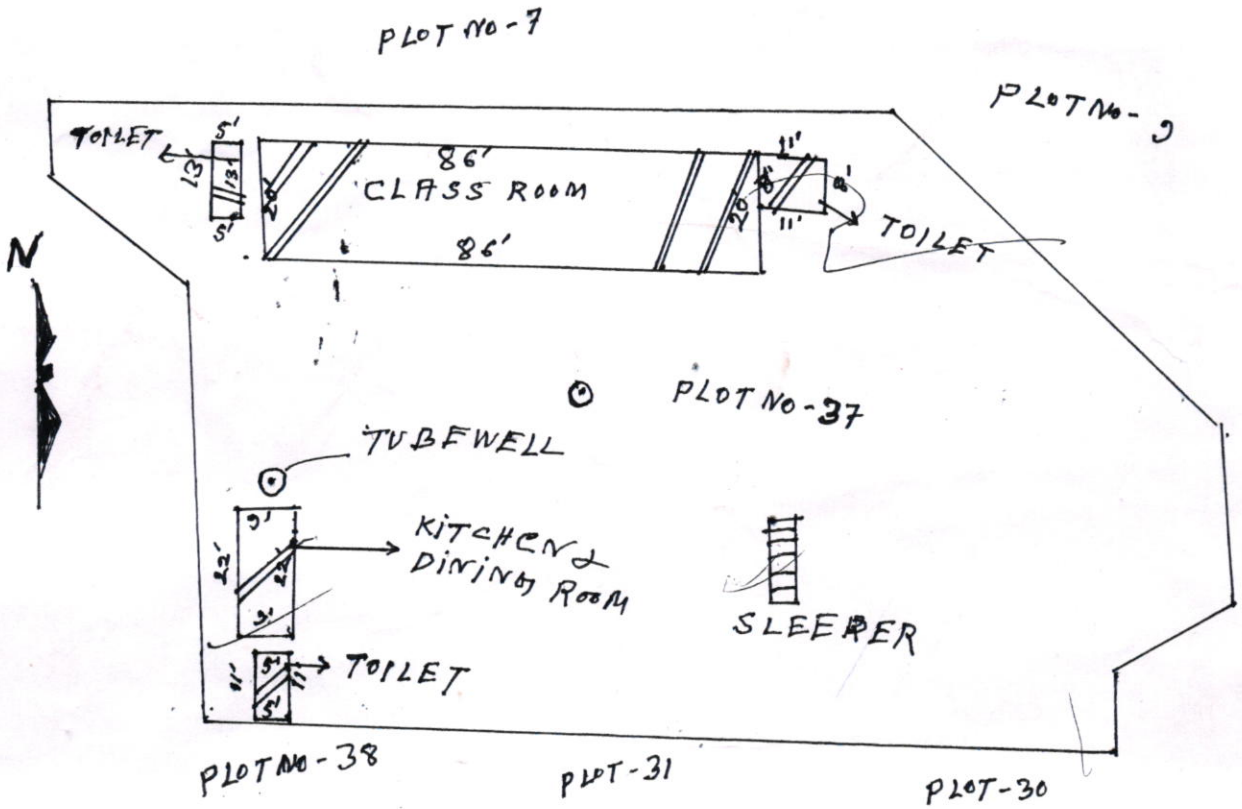

MOZA - CHIT GOAN J.L. NO - 130
 P.S. - DUBRAJPUR - DIST - BIRBHUM
 SCALE - 33'-0" = 1"
 SCHOOL - PLOT No - 37

MODEL
MAP

SCHEDULE	
✓	SCHOOL NAME - CHIT GOAN PRY
✓	DISE CODE -
✓	BLOCK - DUBRAJPUR
✓	CIRCLE:-
✓	PANCHAYAT - H.
✓	MOVZA - CHIT GOAN
✓	J.L. No - 130
✓	PLOT No - 37
✓	KHATTIN No - 30/1
✓	AREA LAND - 37 SST
✓	AREA BUILD U.P - 1720 SFA