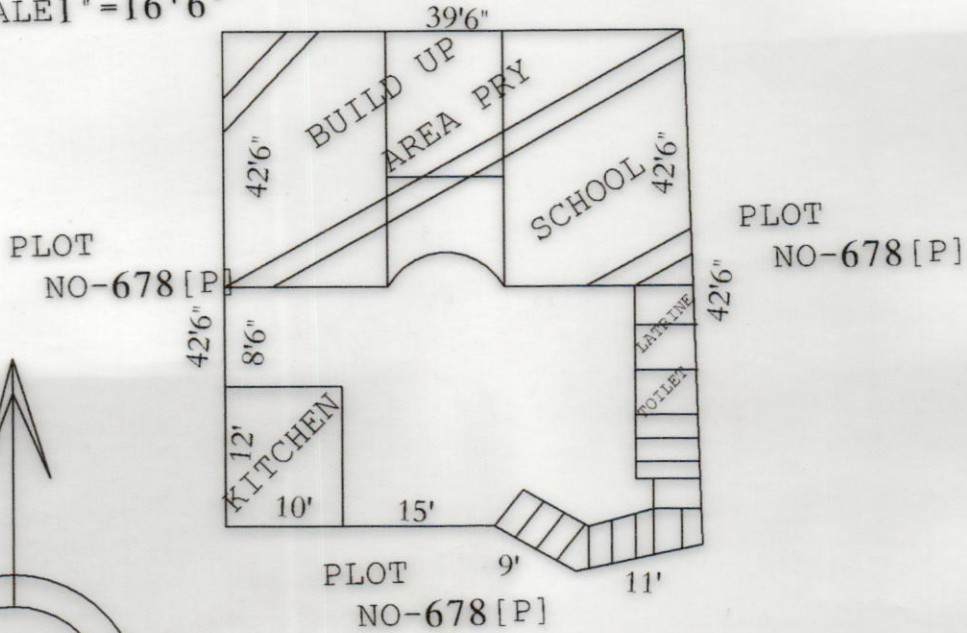

MOUZA-KALYANPUR, J.L NO-233,P.S -DUBRAJPUR, DIST- BIRBHUM.

PLOT
NO-678 [P]

SCALE 1" = 16'6"

SCHEDULE

SCHOOL NAME:-DEUCHA KADDANG PRY SCHOOL.

DISE CODE :-19081006602

CIRCLE :-DUBRAJPUR SOUTH.

BLOCK:-DUBRAJPUR.

PANCHAYAT:- PADUMA.

MOUZA:-KALYANPUR.

J.L NO:-233

PLOT NO :-678[P].

KHATIAN NO :-31

AREA OF LAND:-1731 SFT.=0.03973 ACRE.

USABLE AREA -1168 SFT.

FALLOW AREA= 563.