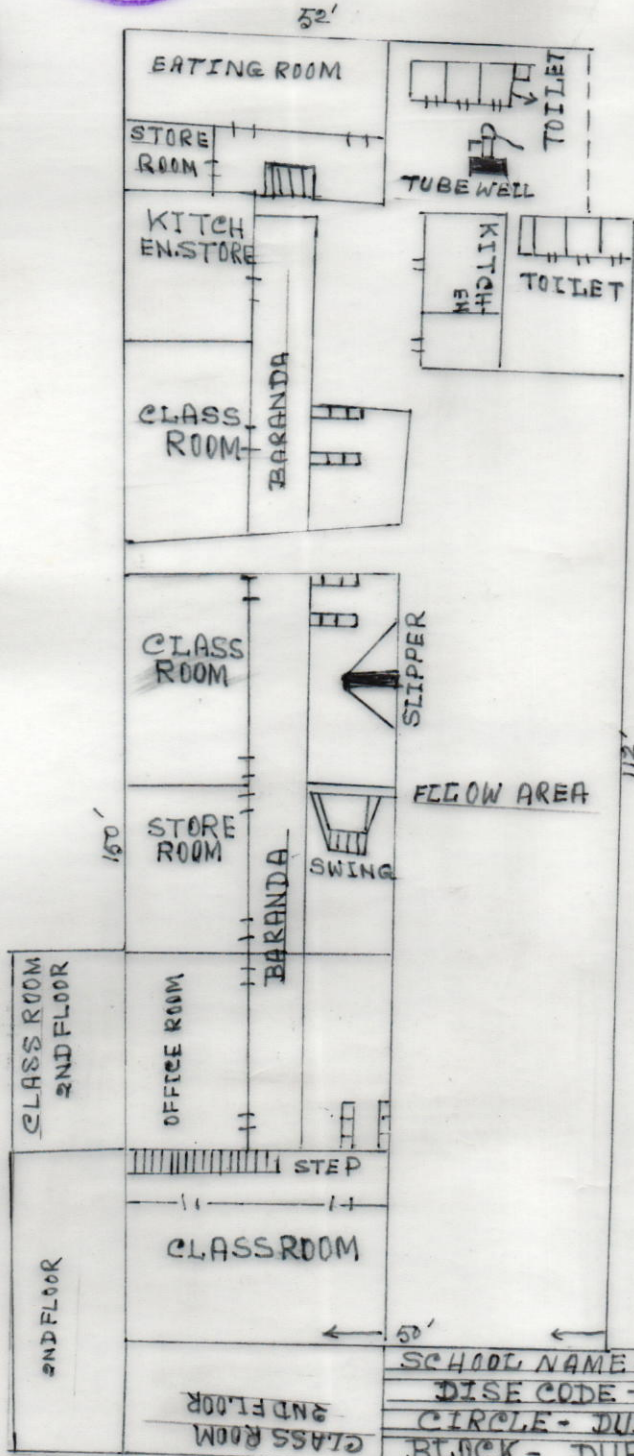

MOUZA - KOTA ; J.L. NO - 158  
 P.S. - DUBRAJPUR ; DIST - BIRBHUM

SCHOOL NAME - FAKIRBERA PRIMARY SCHOOL
DISE CODE - 19081005102
CIRCLE - DUBRAJPUR SOUTH
BLOCK - DUBRAJPUR
PANCHAYET - LABA GARAM PANCHAYET
MOUZA - KOTA
J.L. NO - 158 ; PLOT NO - 868
KHATIAN NO -
AREA OF LAND - 6264 SFT ; 0.1599 ACRE
USABLE AREA - 4500 SFT ; 0.1033 ACRE
FALLOW AREA 2464 SFT ; 0.05666 ACRE
AREA OF ANG CENTRE - NIL
AREA OF UP PRY - NIL