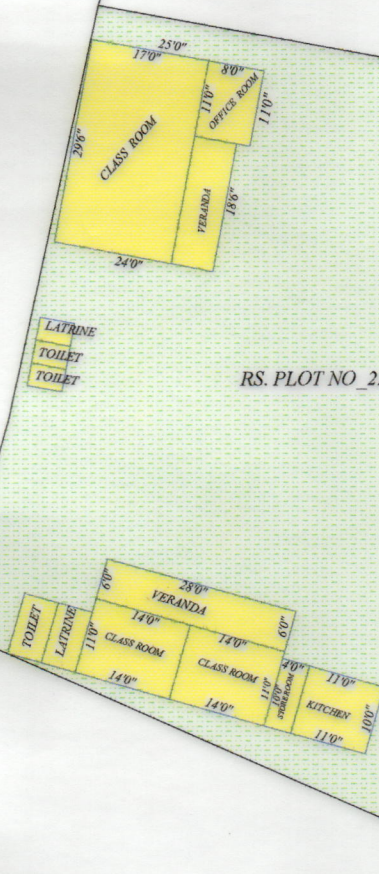

SKETCH MAP OF GIRIDANGAL PRIMARY SCHOOL .OF
 MOUZA:- SATKENDURI. JL. NO_104. PS:-DUBRAJ PUR. DIST:- BIRBHUM.

SCALE:- 1" = 27'6"

RS. PLOT NO_2228

RS. PLOT NO_2225

RS. PLOT NO_2230

RS. PLOT NO_2231

GRAM PANCHAYET RASTA

RS. PLOT NO_2229

SCHOOL NAME	GIRIDANGAL PRIMARY SCHOOL.
DISE CODE	19081002103
CIRCLE	DUBRAJPUR SOUTH
BLOCK	DUBRAJPUR.
PANCHAYET	HETAMPUR
MOUZA	SATKENDURI.
J. L. NO -	104.
PLOT NO -	RS.2229
KHATIAN NO -	
AREA OF LAND	19 DECIMAL
USABLE AREA	19 DECIMAL.

Prepared by

Syed Abdul Majid
 (Land Surveyor)
 Ahammodpur, Birbhum
 Regd. No. - 504

SIGNATURE OF HEAD TEACHER.

Prabir Chandra Khog

Teacher-in-Charge
 GIRIDANGAL PRIMARY SCHOOL
 Dubrajpur South Circle
 P.O-Niramoy, Birbhum