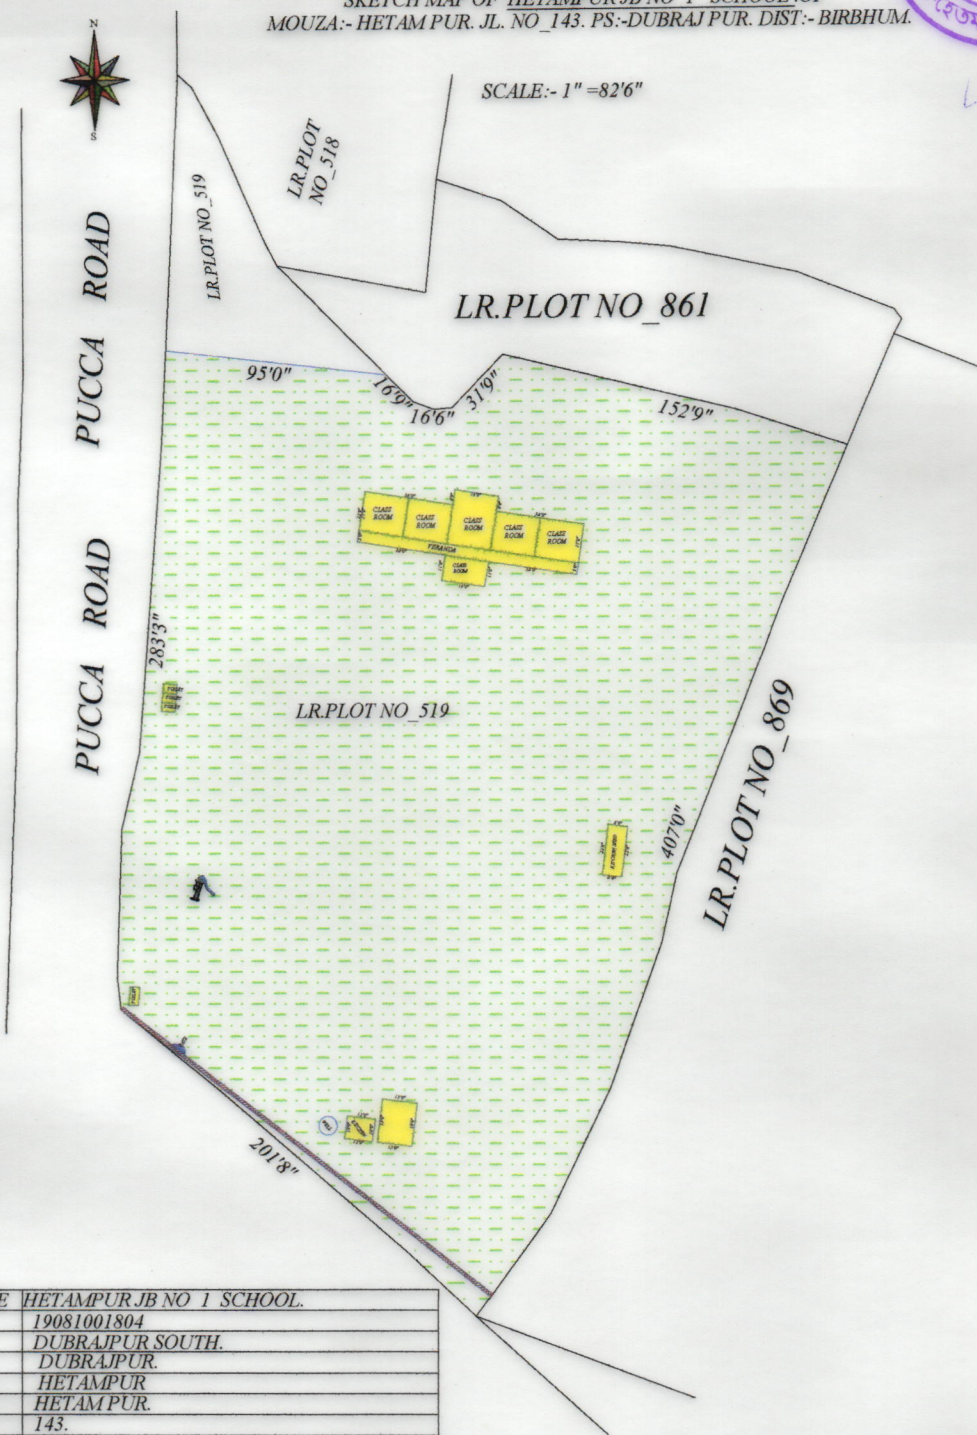

SKETCH MAP OF HETAMPUR JB NO 1 SCHOOL OF  
 MOUZA:- HETAMPUR. J.L. NO 143. PS:-DUBRAJ PUR. DIST:- BIRBHUM.

SCHOOL NAME	HETAMPUR JB NO 1 SCHOOL.
DISE CODE	19081001804
CIRCLE	DUBRAJPUR SOUTH.
BLOCK	DUBRAJPUR.
PANCHAYET	HETAMPUR
MOUZA	HETAMPUR.
J. L. NO -	143.
PLOT NO -	519
KHATIAN NO -	680/3
AREA OF LAND	200 DECIMAL
USABLE AREA	200 DECIMAL.