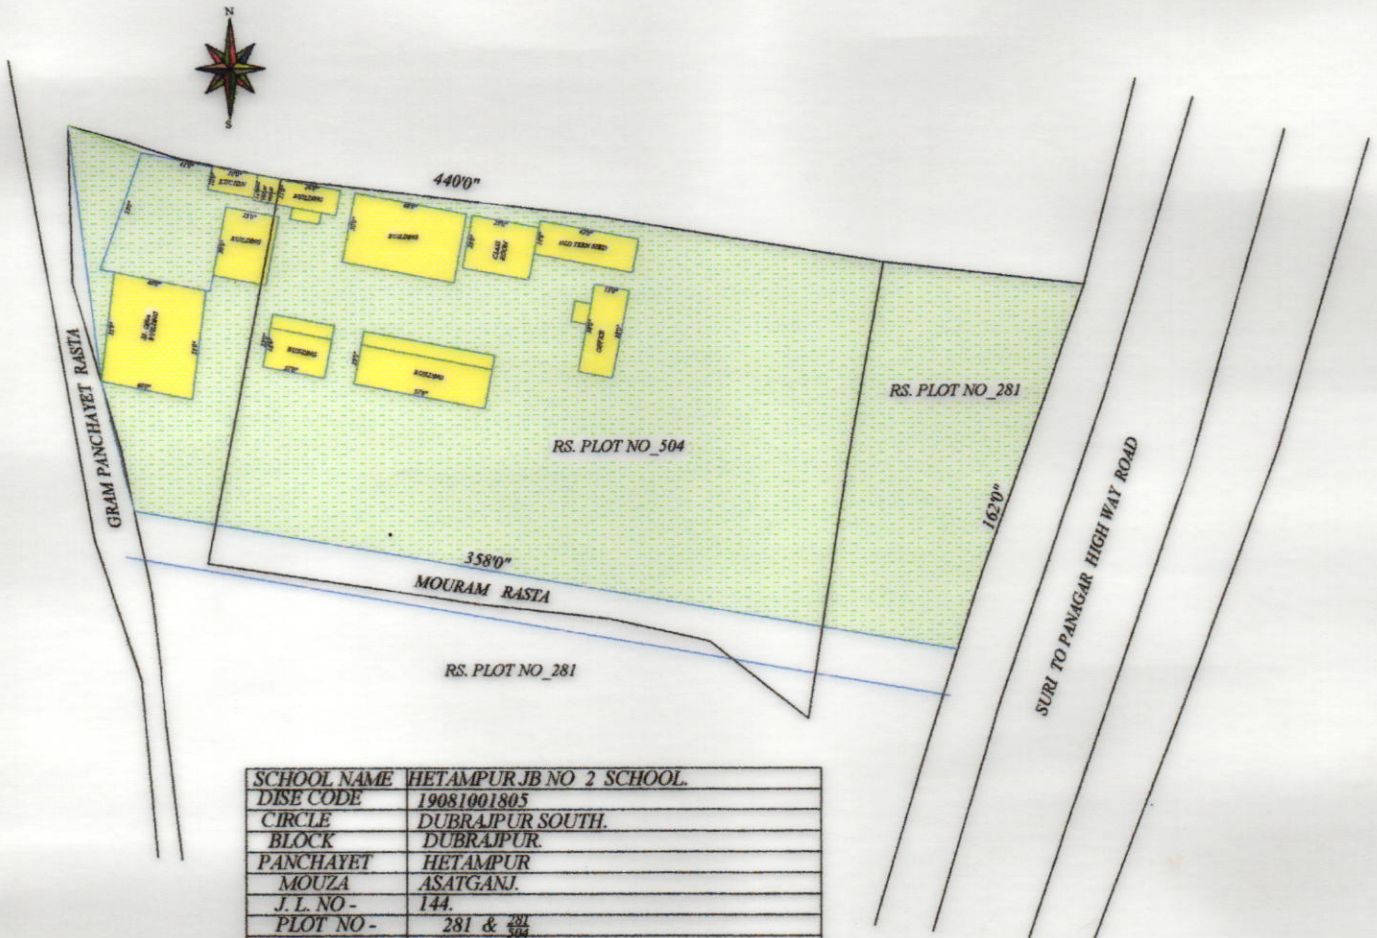

SKETCH MAP OF HETAMPUR JB NO 2 SCHOOL OF
 MOUZA:- ASATGANJ. J.L. NO 144. PS:-DUBRAJ PUR. DIST:- BIRBHUM.

SCALE:- 1" = 82'6"

SCHOOL NAME	HETAMPUR JB NO 2 SCHOOL.
DISE CODE	19081001805
CIRCLE	DUBRAJPUR SOUTH.
BLOCK	DUBRAJPUR.
PANCHAYET	HETAMPUR
MOUZA	ASATGANJ.
J. L. NO -	144.
PLOT NO -	281 & 504
KHATAN NO -	633.
AREA OF LAND	142.65 DECIMAL.
USABLE AREA	62744 SFT OR 142.65 DECIMAL.