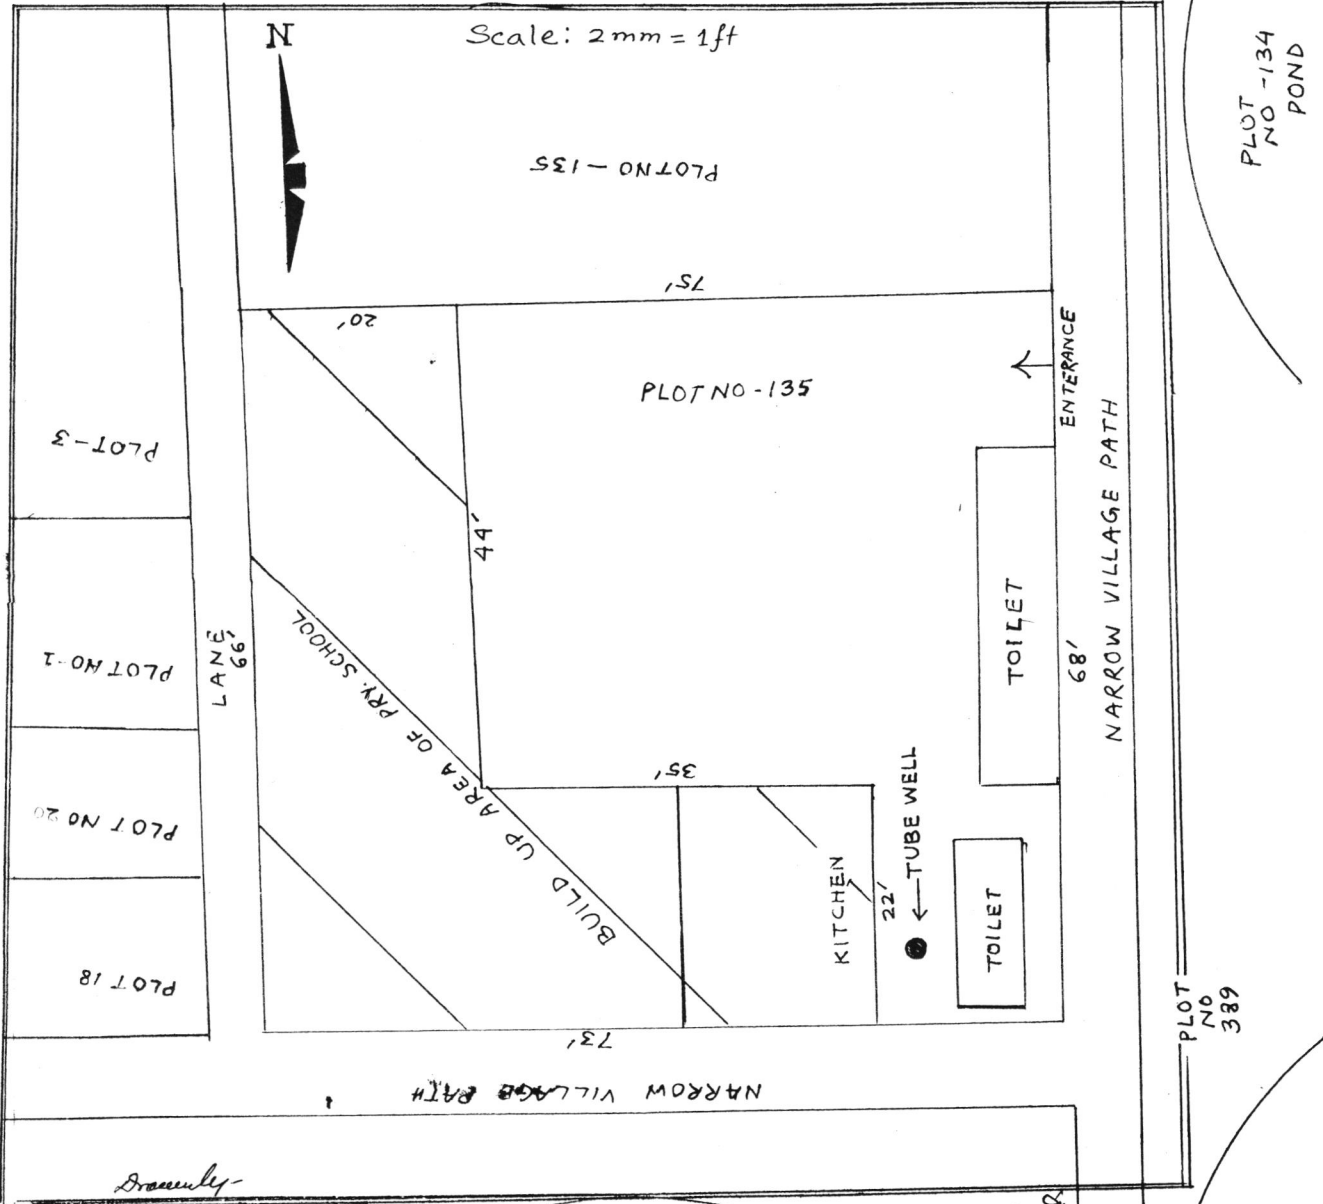

SCHEDULE	
SCHOOL NAME :	JASHPUR PRY. SCHOOL
DISE CODE :	19081002801
CIRCLE :	DUBRAJPUR (SOUTH)
BLOCK :	DUBRAJPUR
PANCHAYAT :	JASHPUR
MOUZA :	JASHPUR
J.L. No :	173
PLOT No :	135
KH No :	114
AREA OF LAND :	10 SATAK

Drawn by
MONOHAR DAS
 Sr. Land Surveyor
 Contai P.T. Survey Mid. - 1968
 EX-H.A.I. E.L.T. & C.S.B.
 Burdwan Regd., No-66351
 Date... 18/06/2015

Head Teacher
JASHPUR PRY. SCHOOL

PLOT NO 136 POND

PLOT NO 390 POND

PLOT NO -134 POND