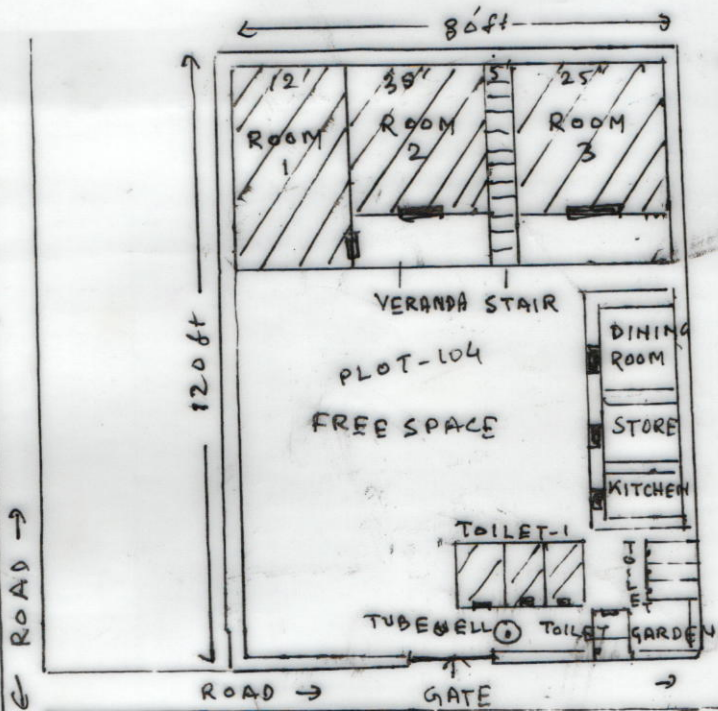

MOUZA - JHARIA MAHAMMADPUR, PO- GHORATORI
VILLAGE - JHARIA MAHAMMADPUR, P.S. SADAIPUR
JL NO - 178, PLOT NO - 104 KHATIAN - 40
DIST. BIRBHUM. WEST BENGAL.

Scale → 33' = 1"

ONE ROOM ON FIRST FLOOR ABOVE ROOM-3.

MODEL MAP OF - JHARIA MD. PUR PRY. SCHOOL
VILLAGE - JHARIA MD. PUR, PO. GHORATORI
DUBRAJPUR SOUTH CIRCLE, BIRBHUM.

AREA - 10320 sq. ft.

USED AREA - 1886 sq. ft.

FREE SPACE - 11434 sq. ft.

B. Ramen
 31.5.15
 Teacher in Charge
 JHARIA MD PUR PRY. SCHOOL
 P.O. Ghoratori, Birbhum