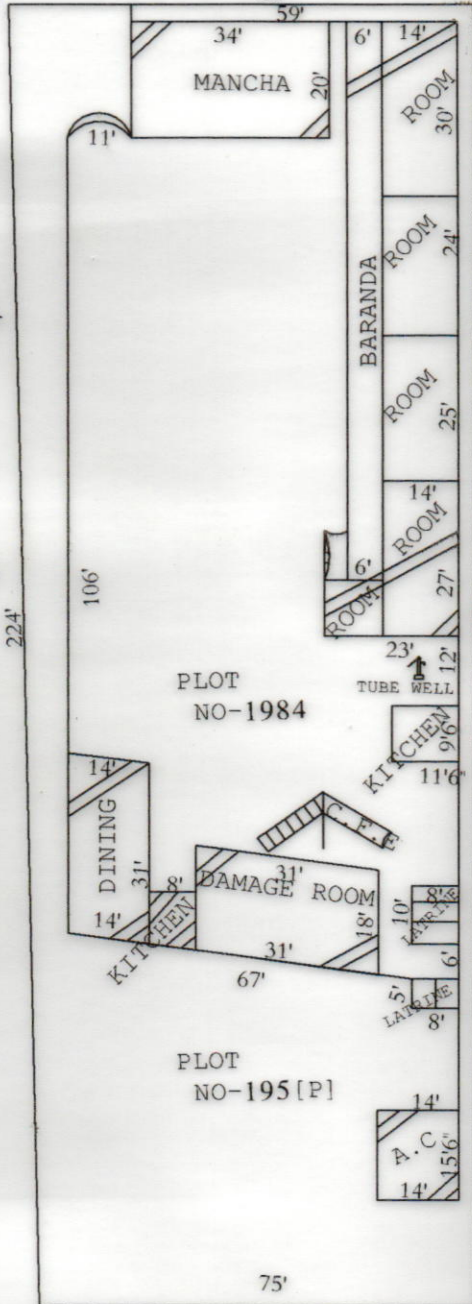

MOUZA - KALUSIRSHA, J.L
 NO-232, P.S -DUBRAJPUR,
 DIST - BIRBHUM.

PLOT NO-65 80' SCALE: -1"=33'

SCHEDULE

SCHOOL NAME:-KALUSIRSHA PRY .SCHOOL.
 DISE CODE :-19081006404.
 CIRCLE :-DUBRAJPUR SOUTH.
 BLOCK:-DUBRAJPUR.
 PANCHAYAT:- PADUMA.
 MOUZA:- KALUSIRSHA.

J.L NO:-232
 PLOT NO : ~~1965~~/1984.
 KHATIAN NO :-1

AREA OF LAND:-17360 SFT. =0.39853 ACRE.
 USABLE AREA =4548 SFT.
 FALLOW AREA= 12812 SFT.
 AREA OF ANG.CENTAR= 217 SFT .
 AREA OF UPPER PRY =NIL.

PLOT NO-1986