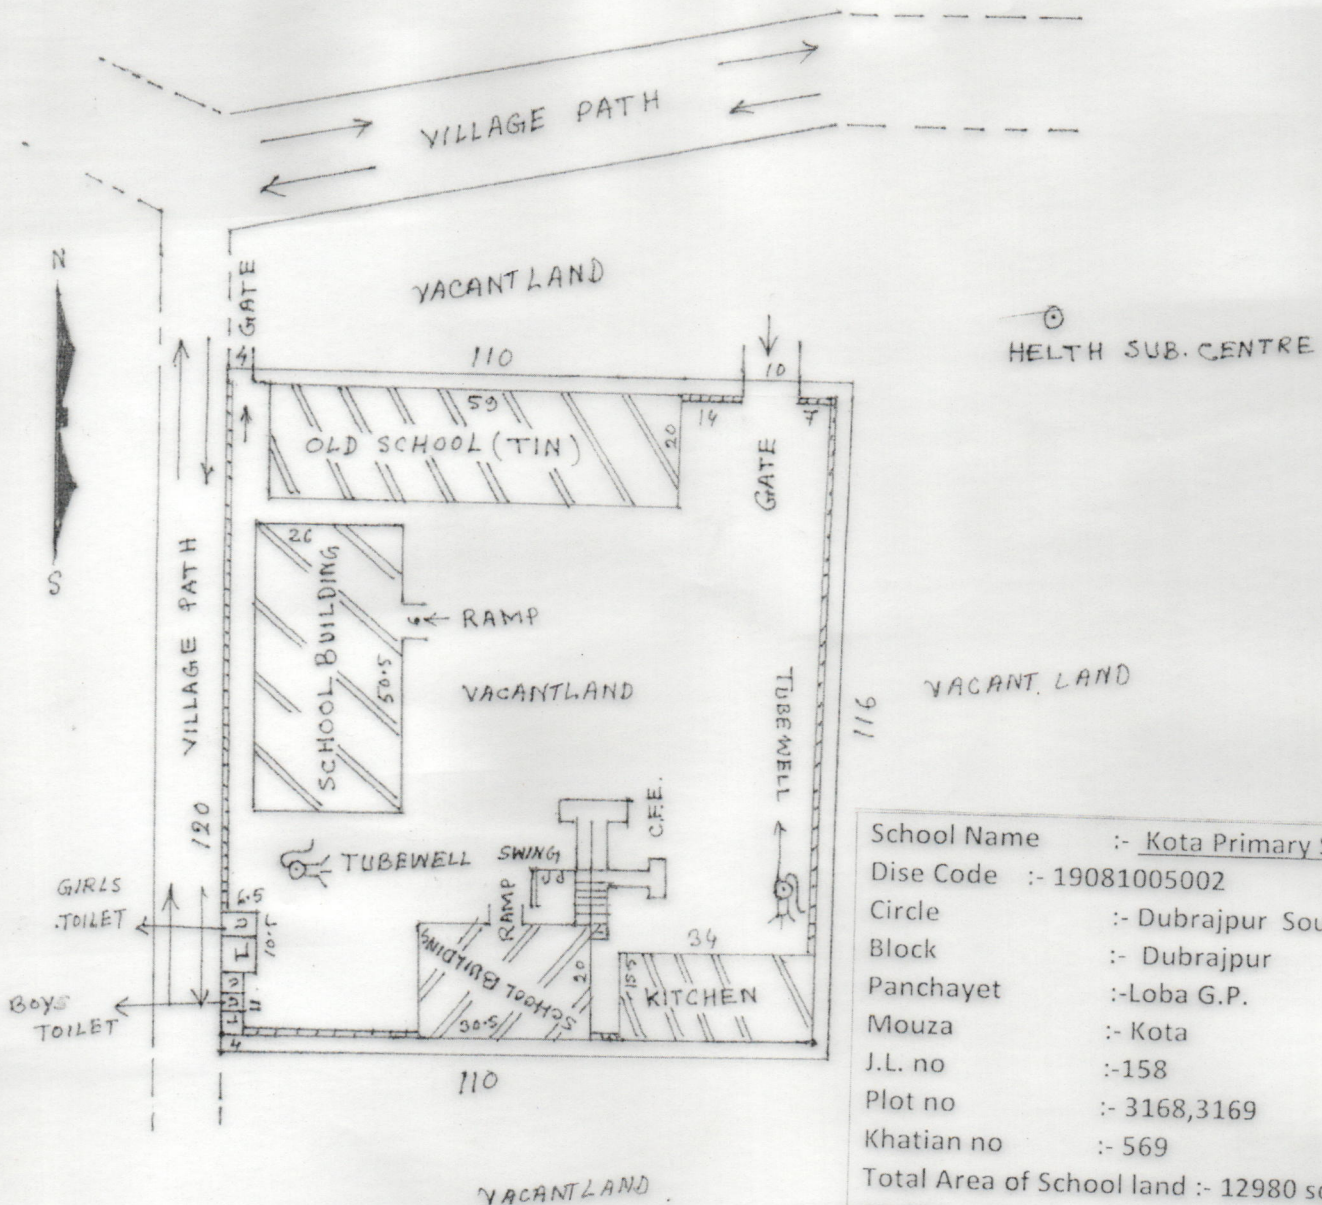

The site Plan for Kota Primary School
 Mouza- Kota, J.L. no- 158, Plot no- 3168,3169, Khatian no- 569 , Total Area- 29.798 satak
 (Existed at position), P.S.- Dubrajpur, Dist.- Birbhum.
 Scle - 33'00"=1"

School Name	:- <u>Kota Primary School</u>
Dise Code	:- 19081005002
Circle	:- Dubrajpur South
Block	:- Dubrajpur
Panchayet	:- Loba G.P.
Mouza	:- Kota
J.L. no	:- 158
Plot no	:- 3168,3169
Khatian no	:- 569
Total Area of School land	:- 12980 sq.ft or 29.798 satak
Usable Area	:- 3742 sq.ft or 8.590 satak
Fallow Area	:- 9238 sq.ft or 21.208 satak

All dimension in are 'feet'

Swarnap Kumar Das
 23/5/15

Head Teacher
Kota Pry. School
 Kota, Birbhum

Draw and calculate by
Hossain
 20.5.15
SK JAKIR HOSSAIN
 Amin / Surveyor
 Reg. No.- W.B./ K-892
 Vill.- Sahapur, P.O.- Janubazar
 P.S.- Mambazar, Dist.- Birbhum (W.B.)