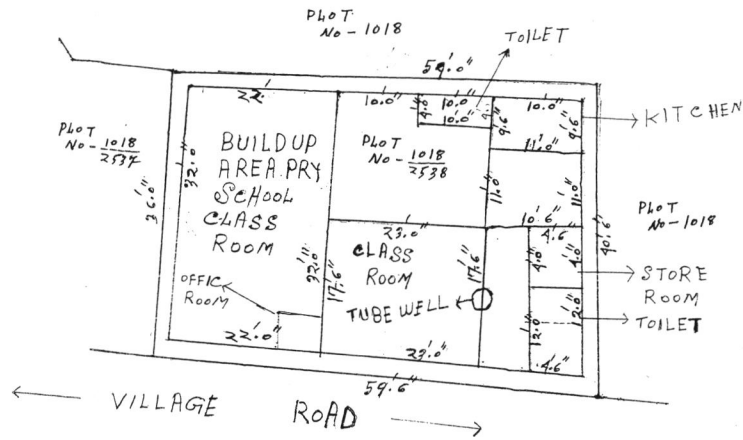

MOUZA:- LOBA, J.L.No:-155, SIT.No:-2
 P.S.:- DUBRAJ PUR, DIST:- BIRBHUM

SCALE:- 66'.0" = 1"

SCHEDULE

SCHOOL NAME:- LOBA BABU PUR, PRY, SCHOOL
 DIST CODE:-
 CIRCLE:-
 Block:- DUBRAJ PURE
 PANCHAYAT:- LOBA
 MOUZA- LOBA, J.L.No:-155
 PLOT No:- 1018
 KHATAN No:- 411/519
 AREA OF LAND:- 2175 S.F.T
 = 0.05 ACRE
 USABLE AREA = 1938 S.F.T (PRY)
 FALLOW AREA = 737 S.F.T