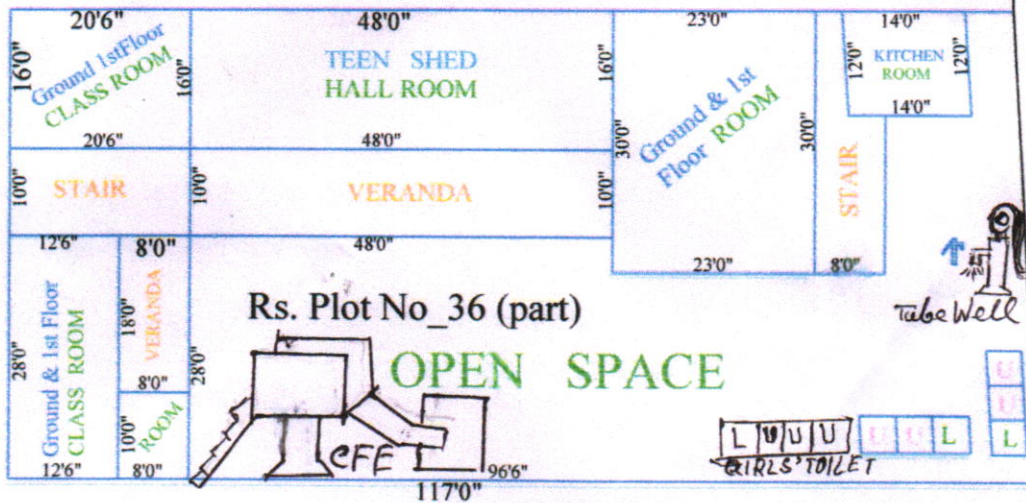

25

A Part Sketch Map of Rs. Plot No_ 36 of
 Mouza:- Lohagram JL No_ 167
 Ps:- Dubraj Pur. Dist:- Birbhum.
 Note :- Indicate Lohagram Prymary School in the Map.

Scale :- 1" = 22'0"

Rs. Plot No_36 (part)

Gram Panchayet Rasta

Rs. Plot No_36 (part)

Entire Area of Lohagram Prymary School is 6237 Sft or 14.31 Decimal in Rs Plot No_ 36.

বিঃদ্রঃকোনো দলিল বা পরচা নেই।

Prepared by
 Syed Abdul Mayeen
 20/7/12
 (LAND SURVEYOR)
 Ahammodpur, Birbhum
 Regd.No. -504