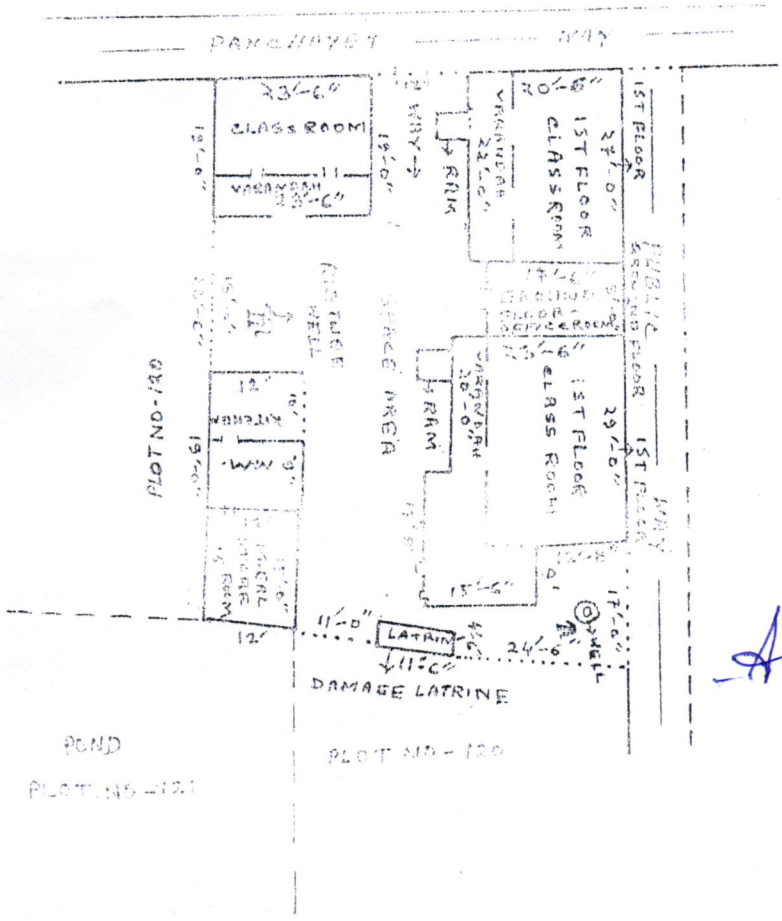

PACHHIARA PRIMARY SCHOOL.
VI+PO - PACHHIARA, P.S-DUBRAJPUR
DIST. BIRBHUM [V.E.C JASHPUR-1]
MOUZA - PACHHIARA, J.L. NO-168, PLOTNO-120.
TOTAL SCHOOL AREA- 4470.62 SQFT = 10.26 DEC.
CLASS ROOM - 1691.5 SQFT. OFFICE - 157.5 SQFT
OTHERS - 450.75 SQFT. SPACE AREA - 2298.75 SQFT

SKETCH MAP
NOT TO SCALE.