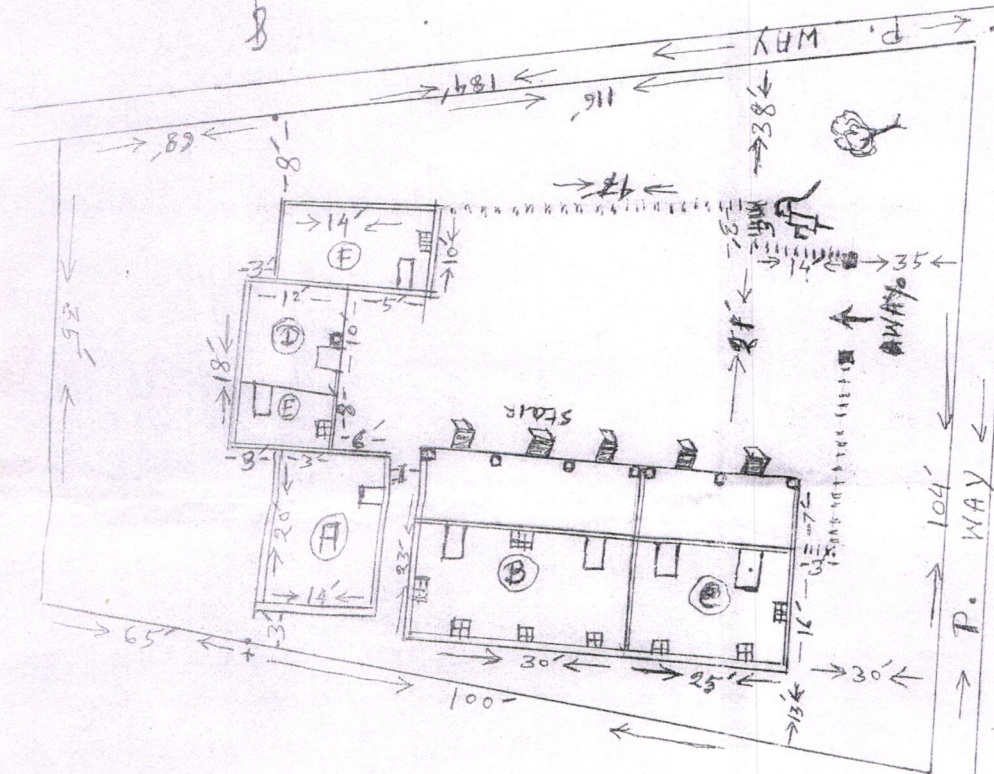

PIRIJ PUR PRIMARY SCHOOL

MOUZA - PIRIJ PUR

J.L. NO. - 177

NOT TO SCALE

PLOT NO. - ④

খোঁজা- পিরিজ পুর
জেলা নং- ১৭৭
ফোন ১৬ = ১৫১২৫

SIGNAL

- TOTAL AREA - 12215 SQ. FT.
- = 280 C.
- ① DAMAGE BUILDING - 2
20x14 = 280 SQ. FT.
- ② NEW BUILDING (2011)
30x23 = 690 SQ. FT.
- ③ OLD BUILDING
25x23 = 575 SQ. FT.
- ④ M. DAYMILL ROOM - ①
12x10 = 120 SQ. FT.
- ⑤ STOR ROOM → ①
12x8 = 96 SQ. FT.
- ⑥ KITCHEN ROOM - ①
14x10 = 140 SQ. FT.
- DOOR → ①
- WINDOW → ①
- PILAR → ①
- CRACK (OLD) BOUNDARY → ①
- R. S. LINE ———