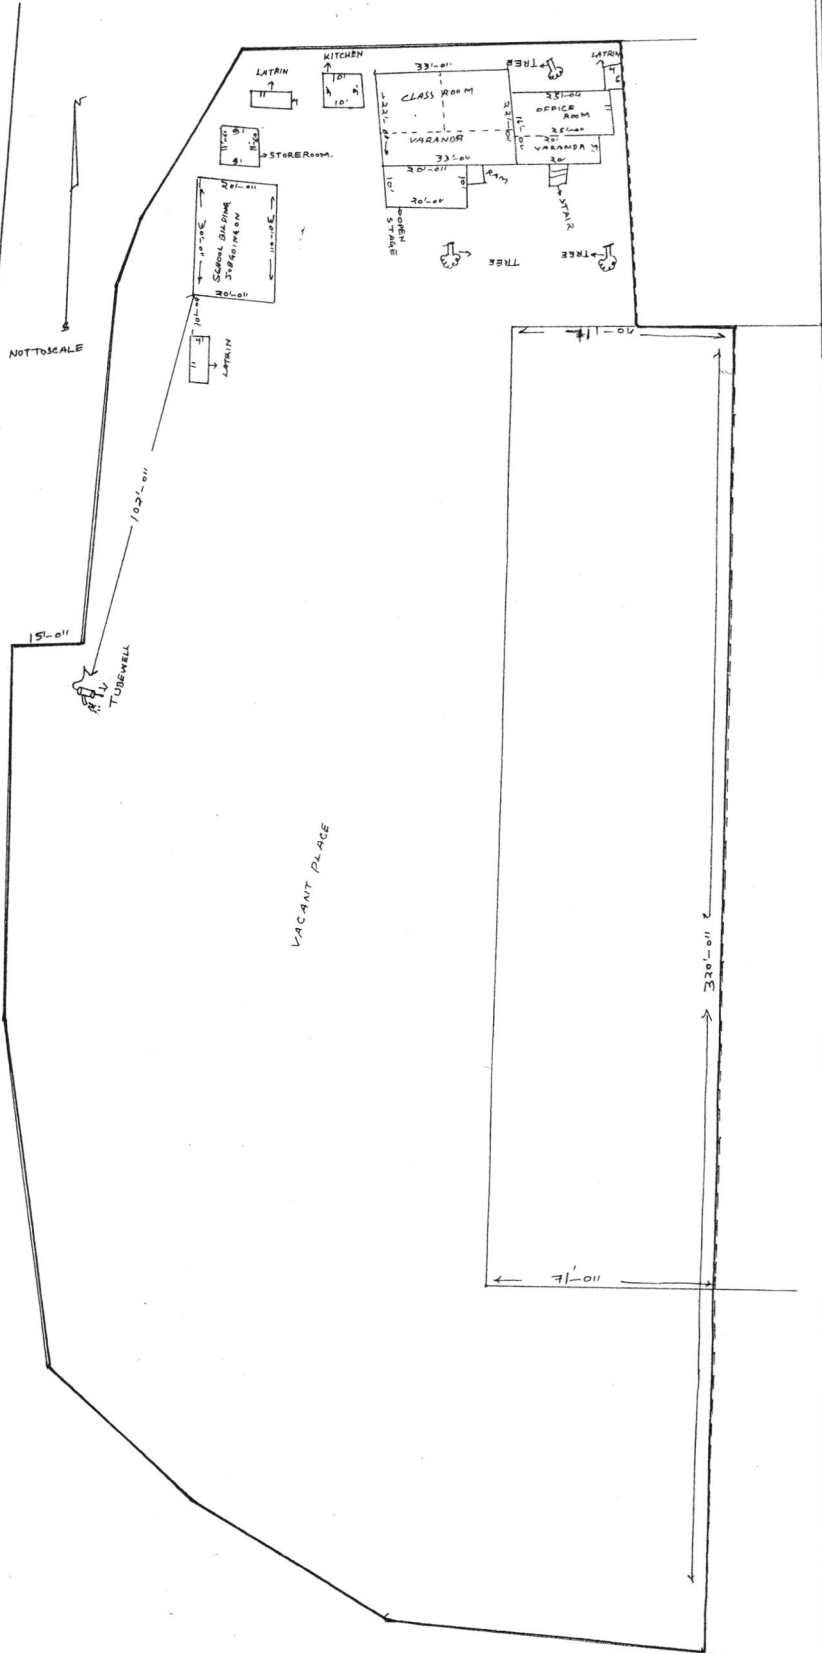

AS PAR FIELD POSSESSION MEASUREMENT OF RASUL PURCHANDANAGARI HIGH PRIMARY SCHOOL - D.S. No-92

MOUKA-CHANPANAGARI J.L. No-147, P.S-DUBRAJPUR, DIST-BIRBHUM,
 L.R. Plot No- 58, 57 AREA - 144 ACRE (RECORD) INDICATE BY RED MARK.

TOTAL AREA OF CLASSROOM	726 S.F.T
OFFICE ROOM	375 S.F.T
MIDDAY MEAL KITCHEN ROOM	90 S.F.T
MIDDAY MEAL STORE ROOM	103 S.F.T
LATRIN	112 S.F.T
SCHOOL BUILDING	600 S.F.T
TOTAL AREA 2006 S.F.T OR	
0.046 ACRE AND VACANT PLACE AS PAR POSSESSION AREA 1.334 ACRE	