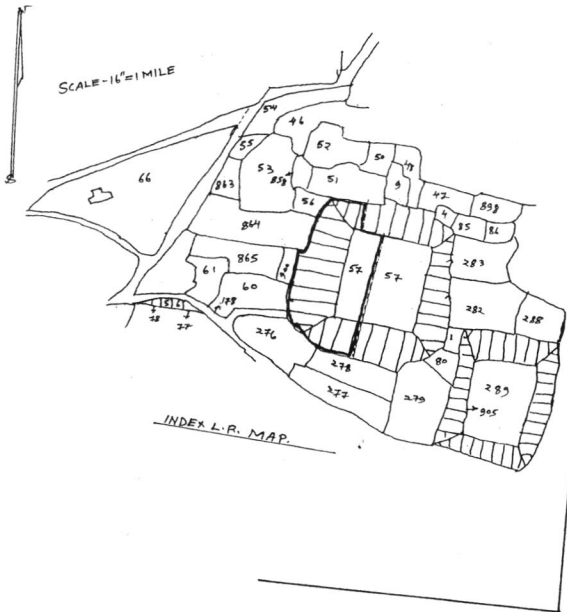

AS PAR FIELD POSSESSION MEASUREMENT OF RASUL PURCHANDANAGARI HIGH PRIMARY SCHOOL - D.S. No-92

MOUKA-CHANPANAGARI J.L. No-147, P.S-DUBRAJPUR, DIST-BIRBHUM,
 L.R. Plot No- 58, 57 AREA - 144 ACRE (RECORD) INDICATE BY RED MARK.

TOTAL AREA OF CLASSROOM	726 S.F.T
OFFICE ROOM	375 S.F.T
MIDDAY MEAL KITCHEN ROOM	90 S.F.T
MIDDAY MEAL STORE ROOM	103 S.F.T
LATRIN	112 S.F.T
SCHOOL BUILDING	600 S.F.T
TOTAL AREA 2006 S.F.T OR	
0.046 ACRE AND VACANT PLACE AS PAR POSSESSION AREA 1.334 ACRE	