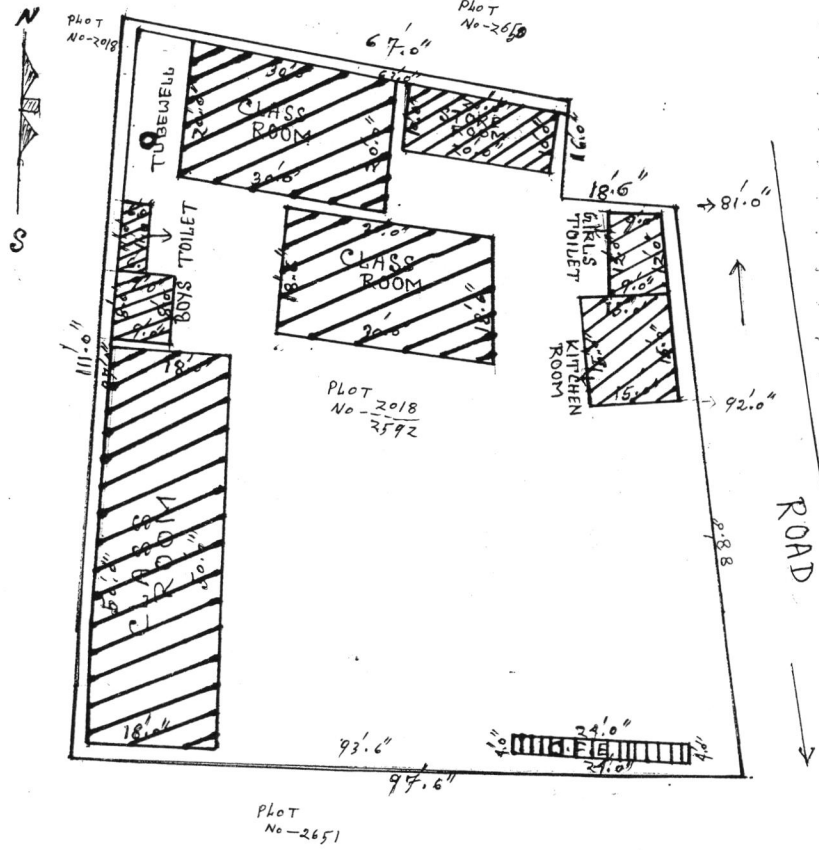

SCHEDULE

MOUZA:- RENGNA J.L.No:-163  
 P.S.:- DUBRAJ PUR; DIST:-BIRBHUM  
 SCALE:- 66.0" = 1"

SCHOOL NAME:- RENGNA PRIMARY SCHOOL  
 DISE CODE:- 19081003502  
 CIRCLE:- DUBRAJPUR SOUTH  
 BLOCK:- DUBRAJPUR  
 PANCHAYAT:- JASH PUR  
 MOUZA:- RENGNA  
 J.L.No- 163  
 PLOT.No:- ~~2018~~ 2592  
 KHATTAN NO:- 168  
 AREA OF LAND:- 9453 S.F.T → 0.2173 ACRE  
 USABLE AREA:- 2822 S.F.T  
 FALLOW AREA:- 6631 S.F.T