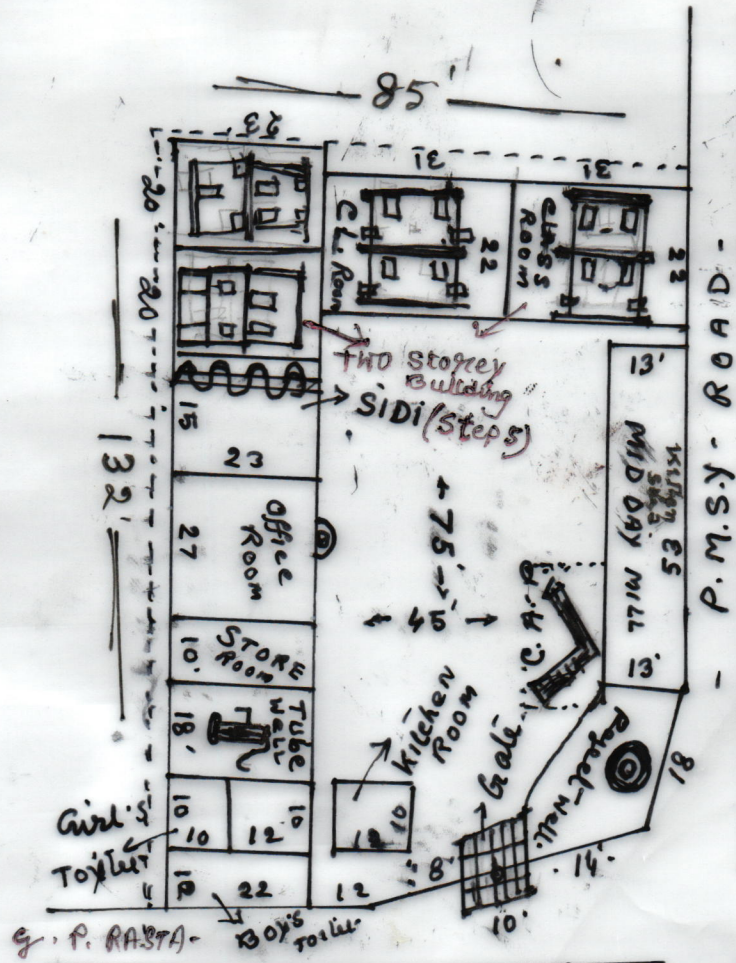

MOUZA SELARPUR. JL No. 193.

P.S. SADAI PUR. DIST - BIRBHUM.

PLOT NO - 100/1372 AREA - 23 Decimal.

Scale - 1" = 33'.

SCHOOL'S NAME - SAHAPUR SITANATH PRIMARY SCHOOL.

SAHAPUR BIRBHUM

PLOT NO  
100

183  
PAR

PLOT NO  
186

PLOT NO  
180

PLOT NO  
170

Traced by

GK Chhab Ali  
(Amir) Vill P.O. Sahapur  
P.S. Sadai pur. Birbhum  
Regd. No - 66381 X 7074